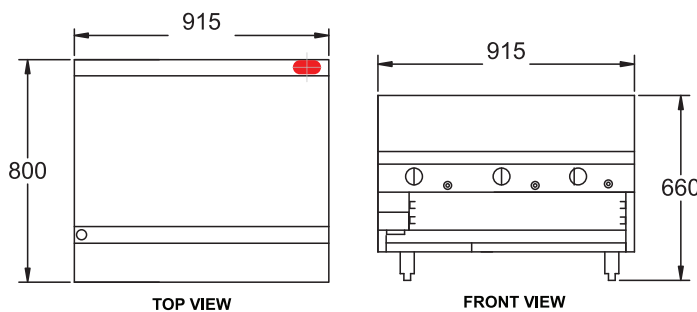

GPGDBSA-24

MODEL: GPGDBSA-24 Specifications:

Dimensions (WxDxH):	610 x 800 x 660 mm
Working Height:	415 mm
Plate Size (WxDxH):	610 x 520 x 12 mm
Griddle / Toaster	
Gas Connection	
Rating:	54 mj
Weight:	165 kg
Packed:	0.3 m ³

GPGDBSA-36

MODEL: GPGDBSA-36 Specifications:

Dimensions (WxDxH):	915 x 800 x 660 mm
Working Height:	460 mm
Plate Size (WxDxH):	915 x 520 x 12 mm
Griddle / Toaster	
Gas Connection	
Rating:	72 mj
Weight:	190 kg
Packed:	0.5 m ³

GPG-30

MODEL: GPG-30 Specifications:

Dimensions (WxDxH):	740 x 690 x 430 mm
Working Height:	275 mm
Plate Size (WxDxH):	740 x 445 x 20 mm
Plate Type:	Smooth Mild Steel
Gas Connection	
Rating:	52 mj
Weight:	164 kg
Packed:	0.2 m ³

GPG-45

MODEL: GPG-45 Specifications:

Dimensions (WxDxH):	1120 x 690 x 430 mm
Working Height:	275 mm
Plate Size (WxDxH):	1120 x 445 x 20 mm
Plate Type:	Smooth Mild Steel
Gas Connection	
Rating:	78 mj
Weight:	185 kg
Packed:	0.3 m ³