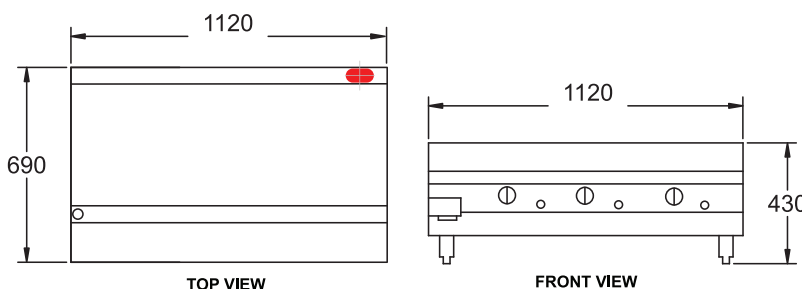

GPGDBSA-24

MODEL: GPGDBSA-24 Specifications:

Dimensions (WxDxH):	610 x 800 x 660 mm
Working Height:	415 mm
Plate Size (WxDxH):	610 x 520 x 12 mm
Griddle / Toaster	
Gas Connection	
Rating:	54 mj
Weight:	165 kg
Packed:	0.3 m ³

GPGDBSA-36

MODEL: GPGDBSA-36 Specifications:

Dimensions (WxDxH):	915 x 800 x 660 mm
Working Height:	460 mm
Plate Size (WxDxH):	915 x 520 x 12 mm
Griddle / Toaster	
Gas Connection	
Rating:	72 mj
Weight:	190 kg
Packed:	0.5 m ³

GPG-30

MODEL: GPG-30 Specifications:

Dimensions (WxDxH):	740 x 690 x 430 mm
Working Height:	275 mm
Plate Size (WxDxH):	740 x 445 x 20 mm
Plate Type:	Smooth Mild Steel
Gas Connection	
Rating:	52 mj
Weight:	164 kg
Packed:	0.2 m ³

GPG-45

MODEL: GPG-45 Specifications:

Dimensions (WxDxH):	1120 x 690 x 430 mm
Working Height:	275 mm
Plate Size (WxDxH):	1120 x 445 x 20 mm
Plate Type:	Smooth Mild Steel
Gas Connection	
Rating:	78 mj
Weight:	185 kg
Packed:	0.3 m ³