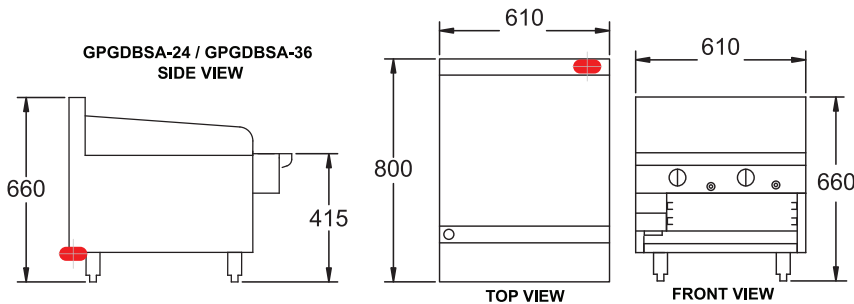

GPGDBSA-24

MODEL: GPGDBSA-24 Specifications:

Dimensions (WxDxH):	610 x 800 x 660 mm
Working Height:	415 mm
Plate Size (WxDxH):	610 x 520 x 12 mm
Griddle / Toaster	
Gas Connection	
Rating:	54 mj
Weight:	165 kg
Packed:	0.3 m ³

GPGDBSA-36

MODEL: GPGDBSA-36 Specifications:

Dimensions (WxDxH):	915 x 800 x 660 mm
Working Height:	460 mm
Plate Size (WxDxH):	915 x 520 x 12 mm
Griddle / Toaster	
Gas Connection	
Rating:	72 mj
Weight:	190 kg
Packed:	0.5 m ³

GPG-30

MODEL: GPG-30 Specifications:

Dimensions (WxDxH):	740 x 690 x 430 mm
Working Height:	275 mm
Plate Size (WxDxH):	740 x 445 x 20 mm
Plate Type:	Smooth Mild Steel
Gas Connection	
Rating:	52 mj
Weight:	164 kg
Packed:	0.2 m ³

GPG-45

MODEL: GPG-45 Specifications:

Dimensions (WxDxH):	1120 x 690 x 430 mm
Working Height:	275 mm
Plate Size (WxDxH):	1120 x 445 x 20 mm
Plate Type:	Smooth Mild Steel
Gas Connection	
Rating:	78 mj
Weight:	185 kg
Packed:	0.3 m ³