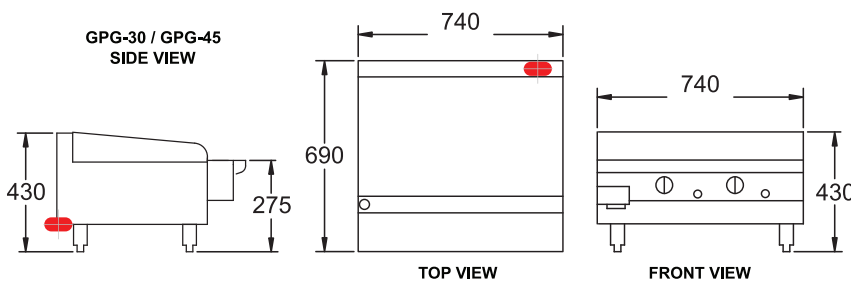

GPGDBSA-24

MODEL: GPGDBSA-24 Specifications:

Dimensions (WxDxH):	610 x 800 x 660 mm
Working Height:	415 mm
Plate Size (WxDxH):	610 x 520 x 12 mm
Griddle / Toaster	
Gas Connection	
Rating:	54 mj
Weight:	165 kg
Packed:	0.3 m ³

GPGDBSA-36

MODEL: GPGDBSA-36 Specifications:

Dimensions (WxDxH):	915 x 800 x 660 mm
Working Height:	460 mm
Plate Size (WxDxH):	915 x 520 x 12 mm
Griddle / Toaster	
Gas Connection	
Rating:	72 mj
Weight:	190 kg
Packed:	0.5 m ³

GPG-30

MODEL: GPG-30 Specifications:

Dimensions (WxDxH):	740 x 690 x 430 mm
Working Height:	275 mm
Plate Size (WxDxH):	740 x 445 x 20 mm
Plate Type:	Smooth Mild Steel
Gas Connection	
Rating:	52 mj
Weight:	164 kg
Packed:	0.2 m ³

GPG-45

MODEL: GPG-45 Specifications:

Dimensions (WxDxH):	1120 x 690 x 430 mm
Working Height:	275 mm
Plate Size (WxDxH):	1120 x 445 x 20 mm
Plate Type:	Smooth Mild Steel
Gas Connection	
Rating:	78 mj
Weight:	185 kg
Packed:	0.3 m ³