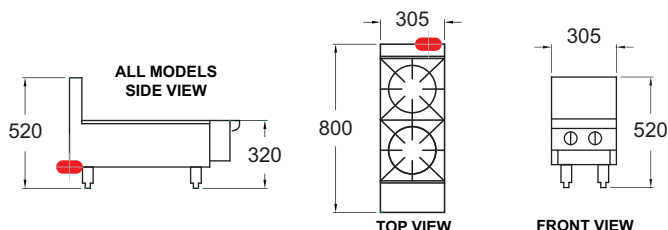

PFB-48 + GRIDDLE OPTIONS

1800 013 123

goldsteineswood.com.au

Goldstein
Established 1911 • Proudly Australian Made

800 SERIES GAS COOKTOPS

PFB-12

MODEL: PFB-12 Specifications:

Dimensions (WxDxH):	305 x 800 x 520 mm
Working Height:	320 mm
Burners:	2
Weight:	43 kg
Packed:	0.1 m ³
Gas Connection	
Rating:	52 mj
Size:	19 mm BSP

PFB-24 / PFB-12G-2

MODEL: PFB-24 / PFB-12G-2 Specifications:

Dimensions (WxDxH):	610 x 800 x 520 mm
Working Height:	320 mm
Burners:	4 or 2
Weight:	68 or 90 kg
Packed:	0.3 m ³
Optional Griddles Size:	305 x 20 mm
Rating:	104 or 69 mj
Size:	19 mm BSP

Griddle Options:

PFB-36 / PFB-24G-2

MODEL: PFB-36 / PFB-24G-2 Specifications:

Dimensions (WxDxH):	914 x 800 x 520 mm
Working Height:	320 mm
Burners:	6 or 4 or 2
Weight:	Up to 111 kg
Packed:	0.4 m ³
Optional Griddle Size:	610 / 305 x 20 mm
Rating:	Up to 156 mj
Size:	19 mm BSP

Griddle Options:

PFB-48 / PFB-24G-4 / PFB-36G-2

MODEL: PFB-48 / PFB-24G-4 / PFB-36G-2 Specifications:

Dimensions (WxDxH):	1220 x 800 x 520 mm
Working Height:	320 mm
Burners:	8 or 6 or 4 or 2
Weight:	Up to 154 kg
Packed:	0.5 m ³
Optional Griddles Size:	915 / 610 / 305 x 20 mm
Rating:	Up to 208 mj
Size:	19 mm BSP