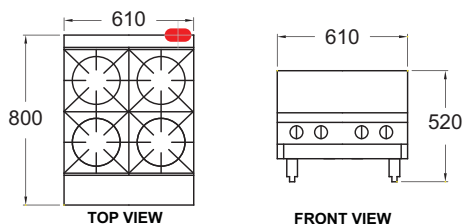

PFB-48 + GRIDDLE OPTIONS

1800 013 123

goldsteineswood.com.au

Goldstein
Established 1911 • Proudly Australian Made

800 SERIES GAS COOKTOPS

PFB-12

MODEL: PFB-12 Specifications:

Dimensions (WxDxH):	305 x 800 x 520 mm
Working Height:	320 mm
Burners:	2
Weight:	43 kg
Packed:	0.1 m ³
Gas Connection	
Rating:	52 mj
Size:	19 mm BSP

PFB-24 / PFB-12G-2

MODEL: PFB-24 / PFB-12G-2 Specifications:

Dimensions (WxDxH):	610 x 800 x 520 mm
Working Height:	320 mm
Burners:	4 or 2
Weight:	68 or 90 kg
Packed:	0.3 m ³
Optional Griddles Size:	305 x 20 mm
Rating:	104 or 69 mj
Size:	19 mm BSP

Griddle Options:

PFB-36 / PFB-24G-2

MODEL: PFB-36 / PFB-24G-2 Specifications:

Dimensions (WxDxH):	914 x 800 x 520 mm
Working Height:	320 mm
Burners:	6 or 4 or 2
Weight:	Up to 111 kg
Packed:	0.4 m ³
Optional Griddle Size:	610 / 305 x 20 mm
Rating:	Up to 156 mj
Size:	19 mm BSP

Griddle Options:

PFB-48 / PFB-24G-4 / PFB-36G-2

MODEL: PFB-48 / PFB-24G-4 / PFB-36G-2 Specifications:

Dimensions (WxDxH):	1220 x 800 x 520 mm
Working Height:	320 mm
Burners:	8 or 6 or 4 or 2
Weight:	Up to 154 kg
Packed:	0.5 m ³
Optional Griddles Size:	915 / 610 / 305 x 20 mm
Rating:	Up to 208 mj
Size:	19 mm BSP