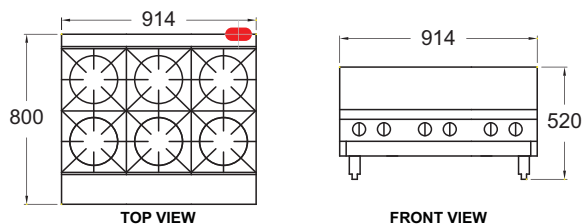

PFB-48 + GRIDDLE OPTIONS

1800 013 123

goldsteineswood.com.au

Goldstein
Established 1911 • Proudly Australian Made

800 SERIES GAS COOKTOPS

PFB-12

MODEL: PFB-12 Specifications:

Dimensions (WxDxH):	305 x 800 x 520 mm
Working Height:	320 mm
Burners:	2
Weight:	43 kg
Packed:	0.1 m ³
Gas Connection	
Rating:	52 mj
Size:	19 mm BSP

PFB-24 / PFB-12G-2

MODEL: PFB-24 / PFB-12G-2 Specifications:

Dimensions (WxDxH):	610 x 800 x 520 mm
Working Height:	320 mm
Burners:	4 or 2
Weight:	68 or 90 kg
Packed:	0.3 m ³
Optional Griddles Size:	305 x 20 mm
Rating:	104 or 69 mj
Size:	19 mm BSP

Griddle Options:

PFB-36 / PFB-24G-2

MODEL: PFB-36 / PFB-24G-2 Specifications:

Dimensions (WxDxH):	914 x 800 x 520 mm
Working Height:	320 mm
Burners:	6 or 4 or 2
Weight:	Up to 111 kg
Packed:	0.4 m ³
Optional Griddle Size:	610 / 305 x 20 mm
Rating:	Up to 156 mj
Size:	19 mm BSP

Griddle Options:

PFB-48 / PFB-24G-4 / PFB-36G-2

MODEL: PFB-48 / PFB-24G-4 / PFB-36G-2 Specifications:

Dimensions (WxDxH):	1220 x 800 x 520 mm
Working Height:	320 mm
Burners:	8 or 6 or 4 or 2
Weight:	Up to 154 kg
Packed:	0.5 m ³
Optional Griddles Size:	915 / 610 / 305 x 20 mm
Rating:	Up to 208 mj
Size:	19 mm BSP