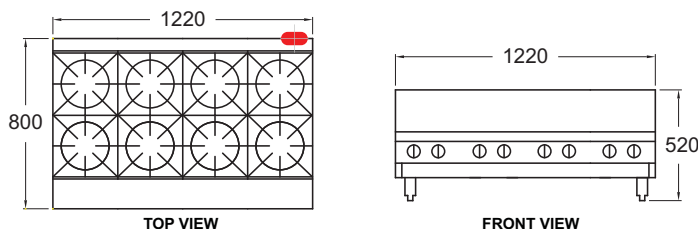

PFB-48 + GRIDDLE OPTIONS

1800 013 123

goldsteineswood.com.au

Goldstein
Established 1911 • Proudly Australian Made

800 SERIES GAS COOKTOPS

PFB-12

MODEL: PFB-12 Specifications:

Dimensions (WxDxH):	305 x 800 x 520 mm
Working Height:	320 mm
Burners:	2
Weight:	43 kg
Packed:	0.1 m ³
Gas Connection	
Rating:	52 mj
Size:	19 mm BSP

PFB-24 / PFB-12G-2

MODEL: PFB-24 / PFB-12G-2 Specifications:

Dimensions (WxDxH):	610 x 800 x 520 mm
Working Height:	320 mm
Burners:	4 or 2
Weight:	68 or 90 kg
Packed:	0.3 m ³
Optional Griddles Size:	305 x 20 mm
Rating:	104 or 69 mj
Size:	19 mm BSP

Griddle Options:

PFB-36 / PFB-24G-2

MODEL: PFB-36 / PFB-24G-2 Specifications:

Dimensions (WxDxH):	914 x 800 x 520 mm
Working Height:	320 mm
Burners:	6 or 4 or 2
Weight:	Up to 111 kg
Packed:	0.4 m ³
Optional Griddle Size:	610 / 305 x 20 mm
Rating:	Up to 156 mj
Size:	19 mm BSP

Griddle Options:

PFB-48 / PFB-24G-4 / PFB-36G-2

MODEL: PFB-48 / PFB-24G-4 / PFB-36G-2 Specifications:

Dimensions (WxDxH):	1220 x 800 x 520 mm
Working Height:	320 mm
Burners:	8 or 6 or 4 or 2
Weight:	Up to 154 kg
Packed:	0.5 m ³
Optional Griddles Size:	915 / 610 / 305 x 20 mm
Rating:	Up to 208 mj
Size:	19 mm BSP