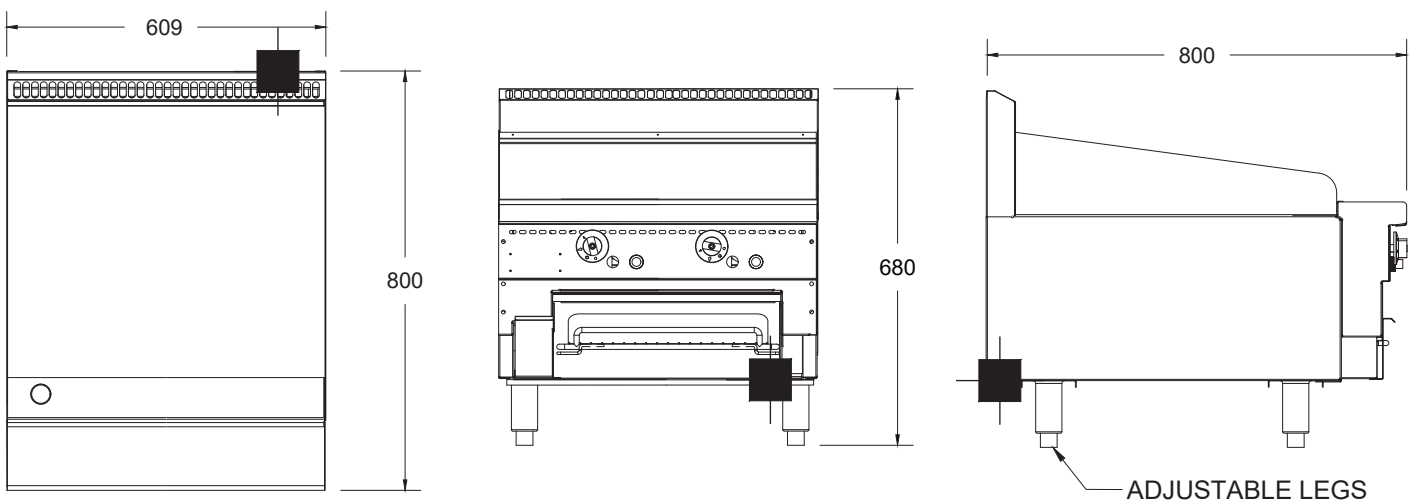

800 SERIES GRIDDLE/TOASTER

12 mm plate, bench model

GPGDBSA24 - Gas

- 12 mm thick Mild Steel Plate assists with heat retention and even cooking
- Front grease trough, generous chute and catcher
- Stainless Steel fascia and sides, spill zone and grease can for ease of cleaning

WA DEALER
PRACTICAL PRODUCTS PTY LTD

PH: 08 9302 1299
51 Paramount Dr Wangara WA 6065
sales@practicalproducts.com.au
www.practicalproducts.com.au

GPGDBSA24

SPECIFICATIONS

Dimensions (WxDxH)	610 x 800 x 685 mm
Plate size (WxDxH)	610 x 520 x 12 mm
Gas connection	3/4" BSP

■ 3/4" BSP Gas Connection

Rating	35 Mj
Weight	120 kg
Packed	0.3 m ³

MIDDLEBY AUSTRALIA