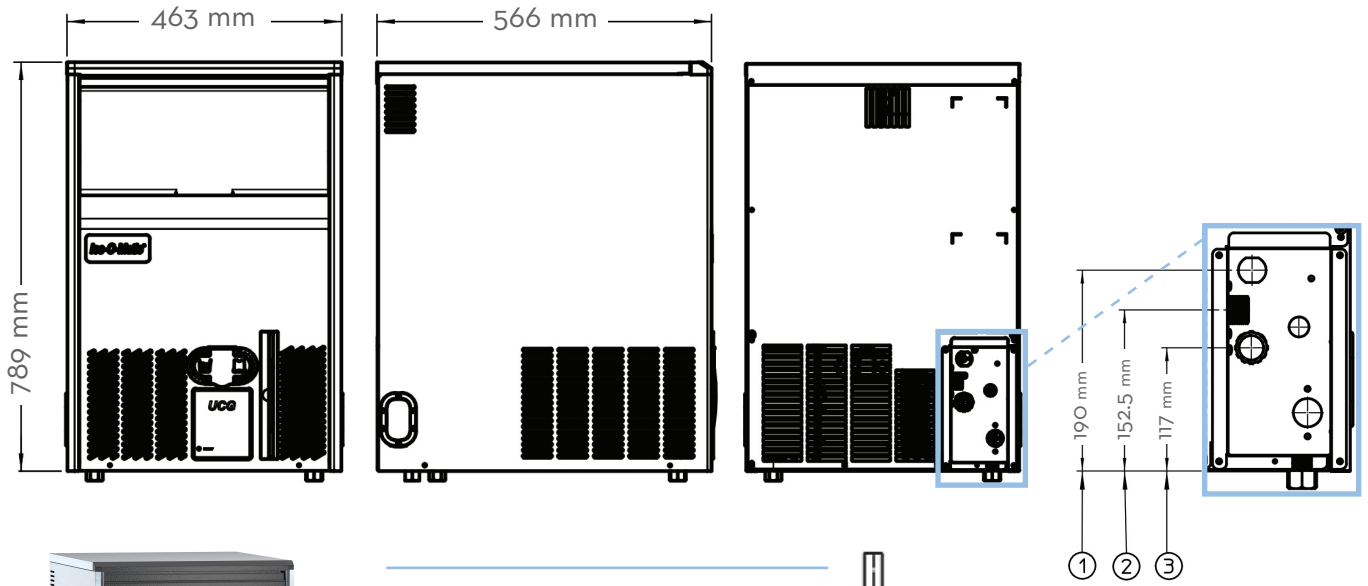

## Features

- Produces clear, long-lasting gourmet cubes.
- Space-saving 463 mm wide under-counter design.
- Produces up to 47.5 kg of ice per day.
- Castors optional - bringing height down to 839mm
- Constructed from sturdy, corrosion-resistant stainless steel and fingerprint-proof plastic.
- Ideal for any under-counter or bar application.
- Contemporary, elegant design.
- Environmentally friendly R134A refrigerant.
- Easily adjust the thickness of your ice from the front of the machine!

### GOURMET ICE DIMENSIONS

Height	30.5 mm
Diameter	34.25 mm

UCG105A GOURMET SERIES UNDERCOUNTER

### LEGS INCLUDED

Extends from 107 mm to 150 mm

- 1 - Power Cord
- 2 - 19 mm Water Inlet
- 3 - 20 mm Water Drain

## Dimensions

ALL MODELS	
W x D x H (mm)	463 x 566 x 896-939 on legs
	839mm high on castors