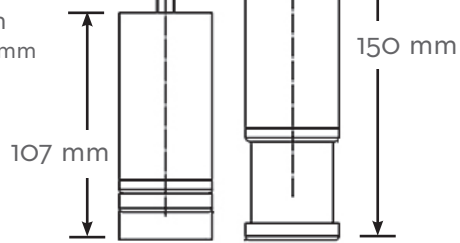

### GOURMET ICE DIMENSIONS

Height	30.5 mm
Diameter	34.25 mm

UCG105A GOURMET SERIES UNDERCOUNTER

### LEGS INCLUDED

Extends from 107 mm to 150 mm

- 1 - Power Cord
- 2 - 19 mm Water Inlet
- 3 - 20 mm Water Drain

## Dimensions

ALL MODELS	
W x D x H (mm)	463 x 566 x 896-939 on legs
	839mm high on castors