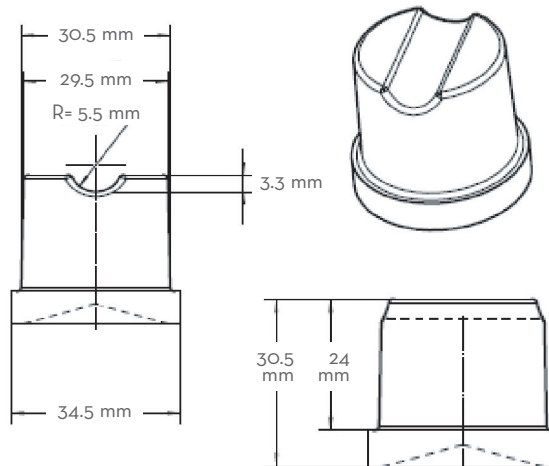

## Features

- Produces clear, long-lasting gourmet cubes.
- Space-saving 463 mm wide under-counter design.
- Produces up to 47.5 kg of ice per day.
- Castors optional - bringing height down to 839mm
- Constructed from sturdy, corrosion-resistant stainless steel and fingerprint-proof plastic.
- Ideal for any under-counter or bar application.
- Contemporary, elegant design.
- Environmentally friendly R134A refrigerant.
- Easily adjust the thickness of your ice from the front of the machine!

### GOURMET ICE DIMENSIONS

Height	30.5 mm
Diameter	34.25 mm

UCG105A GOURMET SERIES UNDERCOUNTER

### LEGS INCLUDED

Extends from 107 mm to 150 mm

- 1 - Power Cord
- 2 - 19 mm Water Inlet
- 3 - 20 mm Water Drain

## Dimensions

ALL MODELS	
W x D x H (mm)	463 x 566 x 896-939 on legs
	839mm high on castors