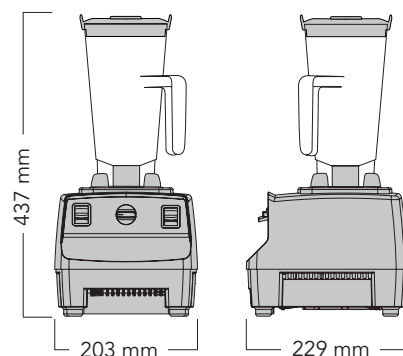

### Specifications

Motor: ~2 peak output HP motor

Electrical: Standard single phase 10 Amp plug, 220-240 V, 50/60 Hz, 1140 Watts (load dependent)

Includes: 1.4 litre container, complete with Ice blade assembly and lid