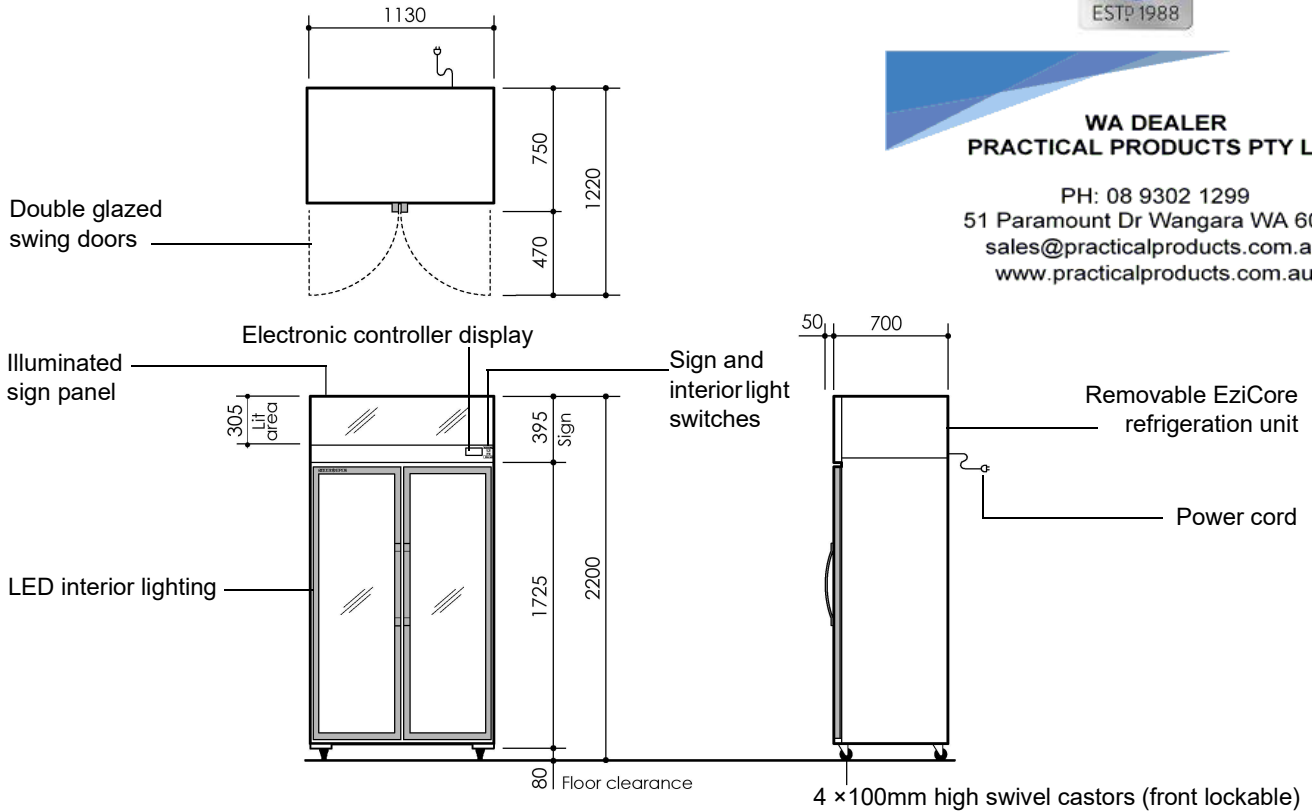

CABINET

Doors	2 x self-closing, double glazed, Argon filled, toughened safety glass swing doors (hinged LH, RH)
Internal door opening	2 x door openings: 1570mm high x 450mm wide
Shelves	4 x adjustable height, full width wire shelves: 1004mm wide x 457mm deep
Sign	Illuminated sign
Material	Powdercoat galvanized steel

ELECTRICAL

Electrical safety climate class	5
Interior lighting	20.5W switched LED strip lighting in door frame
Sign lighting	3.5W switched LED strip lighting in sign panel
Power cord	Supplied with 2.3m, 10 Amp plug and lead
Power supply	220-240 Volts a.c. 50 Hz, single phase supply
Current draw	3.0 Amps (includes unit 2.6 Amps)

DIMENSIONS

	External	Internal
Height	2200mm	1570mm
Width	1130mm	1030mm
Depth	750mm*	554mm
Floor area	0.85m ²	
Weight	205kg	
Gross volume	896 L	

* Depth of 750mm includes door handles

Dimensional tolerances