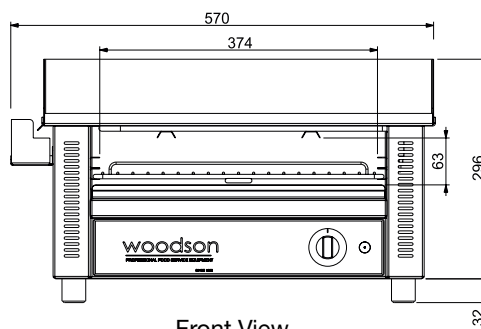

Detachable side-mounted drain tray

Rack toaster

FEATURES & BENEFITS

- Combined hot plate griddle with toaster
- Complete stainless steel construction
- 6mm thick cast steel plate - 520mm x 330mm
- 6 slice adjustable toaster rack
- Easy-clean removable crumb tray
- Detachable side-mounted drain gutter

W.GDT6x

SPECIFICATIONS

W.GDT60

kW 2.2 Amps 10 Weight 21kg
Width 570 Depth 450 Height 330

W.GDT65

kW 3.6 Amps 15 Weight 21kg
Width 570 Depth 450 Height 330

Front View

Side View