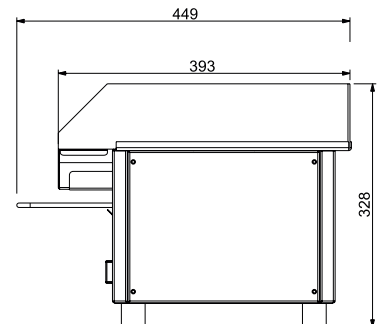

Detachable side-mounted drain tray

Rack toaster

FEATURES & BENEFITS

- Combined hot plate griddle with toaster
- Complete stainless steel construction
- 6mm thick cast steel plate - 520mm x 330mm
- 6 slice adjustable toaster rack
- Easy-clean removable crumb tray
- Detachable side-mounted drain gutter

W.GDT6x

SPECIFICATIONS

W.GDT60

kW 2.2 Amps 10 Weight 21kg
Width 570 Depth 450 Height 330

W.GDT65

kW 3.6 Amps 15 Weight 21kg
Width 570 Depth 450 Height 330

Front View

Side View