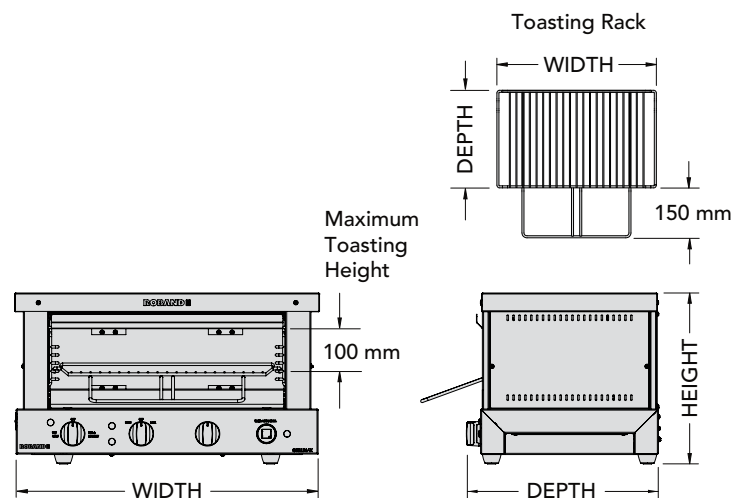

Grill Max Wide-Mouth Toaster

With peak performance and operator safety features, these high performance wide-mouthed toasters will make your conventional toaster a thing of the past.

The wider mouth opening and larger toasting room increases menu options, and is ideal for the preparation of taller dishes. The internal fan reduces external surface temperatures. The added feature of an electronic timer with a soft, one-touch operation allows you to select your preferred time duration.

GMW815E Pictured

FEATURES

- Electronic "soft-touch" timer operation
- 5 minute timer operation
- Set and forget timer with soft one-touch operation for repeat selection
- Top and bottom OR top only heat selection
- Energy regulator control allows for choice and flexibility in heat setting
- Stylish stainless steel design ideal for front-of-house environment
- Dura-life stainless steel elements for prolonged element life
- Wide mouth opening can accommodate dishes as tall as 100 mm
- Larger toasting room enables diversity in menu planning
- Cooling fan reduces external surface temperatures for operator safety
- Removable rack runners for easy cleaning
- Removable crumb tray for easy cleaning
- Audible alarm and flashing light at end of cooking cycle

SPECIFICATIONS

MODEL	SLICES No.	POWER Watts	CURRENT Amps	TIMER Mins	DIMENSIONS w x d x h (mm)	RACK DIMENSIONS w x d (mm)	TOASTING HEIGHT Max (mm)
GMW815E	8	3450	15	5	625 x 390* x 350	465 x 280	100

*Depth does not include protruding rack. Including rack, depth is 505 mm.