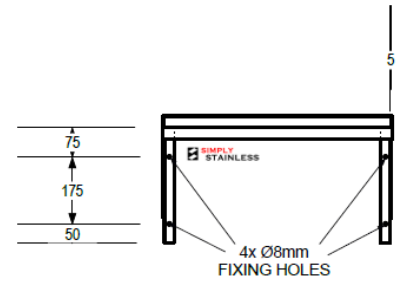

## Modular sinks tables and shelves

SPECIFICATION	
Tops	1.2mm gauge, high quality stainless steel, no. 4 finish, Safe edge to exposed edges
Frames	25mm Square tube, 3mm Stainless flat bar, pre drilled holes

28	MICROWAVE SHELF	
	Product Code	Dimensions
	28.MW.0450	450mm x 600mm
	28.MW.0580	580mm x 600mm