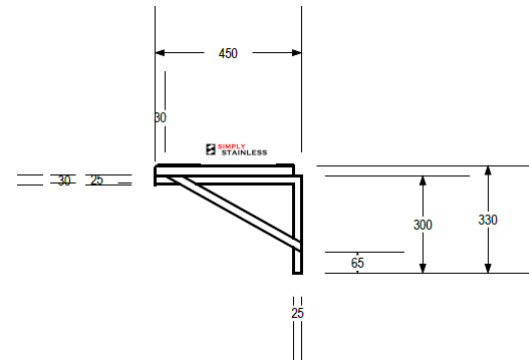

## Modular sinks tables and shelves

SPECIFICATION	
Tops	1.2mm gauge, high quality stainless steel, no. 4 finish, Safe edge to exposed edges
Frames	25mm Square tube, 3mm Stainless flat bar, pre drilled holes

28	MICROWAVE SHELF	
	Product Code	Dimensions
	28.MW.0450	450mm x 600mm
	28.MW.0580	580mm x 600mm