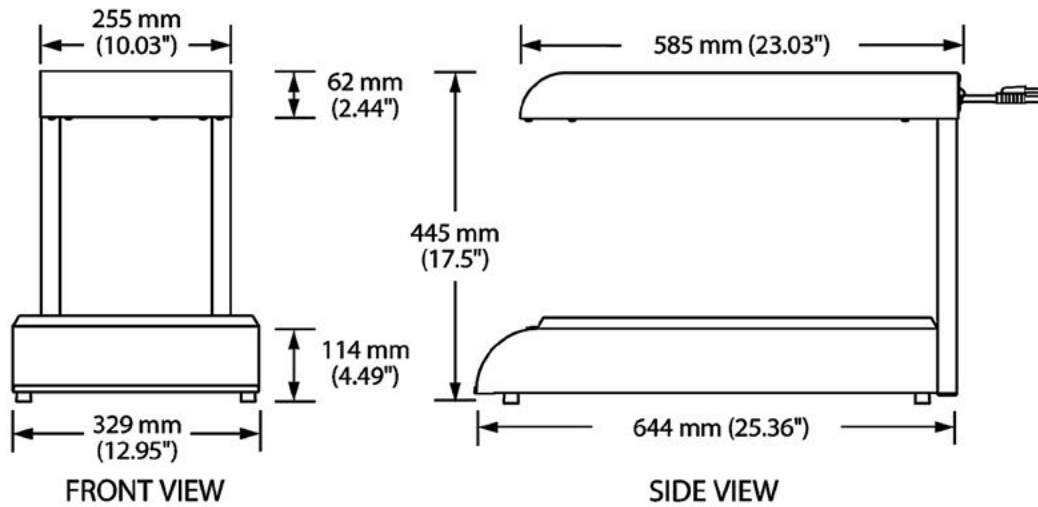

GLO-MAX PORTABLE FOODWARMERS

Model GMFFL

SPECIFICATIONS

Model	Volts	Watts	Amps	Shipping Weight
GMFFL	230	610	2.7	9.2 kg (20 lbs.)

The unit accepts a GN 1/1 pan 100mm deep (530 x 325mm). Order separately

DIMENSIONS

GMFFL: 329 mm W x 644 mm D x 445 mm H
(12.95" x 25.36" x 17.5").

VOLTAGE

GMFFL: 230 volts, 50-60 Hz, 610 watts, 2.7 amps

CORD LOCATION

GMFFL: Back of unit, upper middle.

PLUG CONFIGURATIONS

Supplied with 10A cord and plug