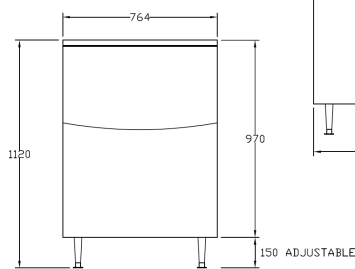

ICB Storage Bins

Features

- 304 stainless steel material with plastic door.
- Softener on the bin door and door frame for protection.
- Each storage bin comes with ice scoop, drain hose and clips.
- Each set of legs can extend to 150mm height.
- Warranty: 3 years

Specifications

Model	Storage Capacity (kg)	Door Feature	Dimensions W x D x H (mm)	Weight (kg)	Ship Weight (kg)
ICB110SC	110	Soft Close	563 x 800 x 1060	34	40
ICB180SC	180	Soft Close	764 x 810 x 1120	50	60
ICB230SC	230	Soft Close	764 x 810 x 1275	50	55
ICB242	242	Standard	1230 x 795 x 860	72	80
ICB460	460	Standard	1226 x 919 x 1250	90	100

Dimensions

ICB110SC

Front View

Side View

Top View

ICB180SC

Front View

Side View

Top View

ICB230SC

Front View

Side View

Top View

ICB242

Front View

Side View