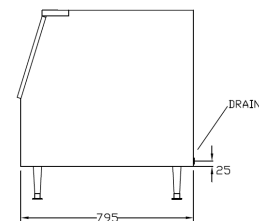

Specifications

Model	Storage Capacity (kg)	Door Feature	Dimensions W x D x H (mm)	Weight (kg)	Ship Weight (kg)
ICB110SC	110	Soft Close	563 x 800 x 1060	34	40
ICB180SC	180	Soft Close	764 x 810 x 1120	50	60
ICB230SC	230	Soft Close	764 x 810 x 1275	50	55
ICB242	242	Standard	1230 x 795 x 860	72	80
ICB460	460	Standard	1226 x 919 x 1250	90	100

Dimensions

ICB110SC

Front View

Side View

Top View

ICB180SC

Front View

Side View

Top View

ICB230SC

Front View

Side View

Top View

ICB242

Front View

Side View

Top View

ICB460

Front View

Side View

Top View

WA DEALER
PRACTICAL PRODUCTS PTY LTD

PH: 08 9302 1299
51 Paramount Dr Wangara WA 6065
sales@practicalproducts.com.au
www.practicalproducts.com.au