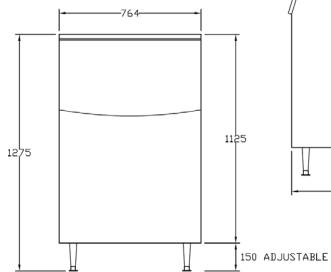

ICB Storage Bins

Features

- 304 stainless steel material with plastic door.
- Softener on the bin door and door frame for protection.
- Each storage bin comes with ice scoop, drain hose and clips.
- Each set of legs can extend to 150mm height.
- Warranty: 3 years

Specifications

Model	Storage Capacity (kg)	Door Feature	Dimensions W x D x H (mm)	Weight (kg)	Ship Weight (kg)
ICB110SC	110	Soft Close	563 x 800 x 1060	34	40
ICB180SC	180	Soft Close	764 x 810 x 1120	50	60
ICB230SC	230	Soft Close	764 x 810 x 1275	50	55
ICB242	242	Standard	1230 x 795 x 860	72	80
ICB460	460	Standard	1226 x 919 x 1250	90	100

Dimensions

ICB110SC

Front View

Side View

Top View

ICB180SC

Front View

Side View

Top View

ICB230SC

Front View

Side View

Top View

ICB242

Front View

Side View