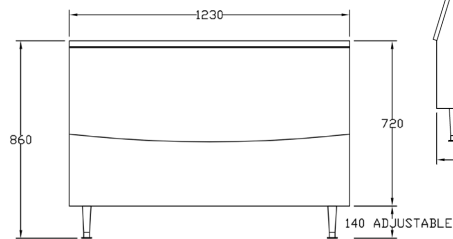

Specifications

Model	Storage Capacity (kg)	Door Feature	Dimensions W x D x H (mm)	Weight (kg)	Ship Weight (kg)
ICB110SC	110	Soft Close	563 x 800 x 1060	34	40
ICB180SC	180	Soft Close	764 x 810 x 1120	50	60
ICB230SC	230	Soft Close	764 x 810 x 1275	50	55
ICB242	242	Standard	1230 x 795 x 860	72	80
ICB460	460	Standard	1226 x 919 x 1250	90	100

Dimensions

ICB110SC

Front View

Side View

Top View

ICB180SC

Front View

Side View

Top View

ICB230SC

Front View

Side View

Top View

ICB242

Front View

Side View

Top View

ICB460

Front View

Side View

Top View

WA DEALER
PRACTICAL PRODUCTS PTY LTD

PH: 08 9302 1299
51 Paramount Dr Wangara WA 6065
sales@practicalproducts.com.au
www.practicalproducts.com.au