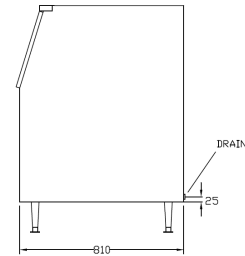

Specifications

Model	Storage Capacity (kg)	Door Feature	Dimensions W x D x H (mm)	Weight (kg)	Ship Weight (kg)
ICB110SC	110	Soft Close	563 x 800 x 1060	34	40
ICB180SC	180	Soft Close	764 x 810 x 1120	50	60
ICB230SC	230	Soft Close	764 x 810 x 1275	50	55
ICB242	242	Standard	1230 x 795 x 860	72	80
ICB460	460	Standard	1226 x 919 x 1250	90	100

Dimensions

ICB110SC

Front View

Side View

Top View

ICB180SC

Front View

Side View

Top View

ICB230SC

Front View

Side View

Top View

ICB242

Front View

Side View