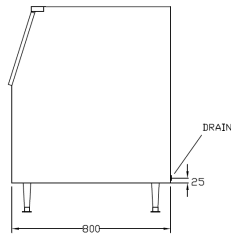

ICB Storage Bins

Features

- 304 stainless steel material with plastic door.
- Softener on the bin door and door frame for protection.
- Each storage bin comes with ice scoop, drain hose and clips.
- Each set of legs can extend to 150mm height.
- Warranty: 3 years

Specifications

Model	Storage Capacity (kg)	Door Feature	Dimensions W x D x H (mm)	Weight (kg)	Ship Weight (kg)
ICB110SC	110	Soft Close	563 x 800 x 1060	34	40
ICB180SC	180	Soft Close	764 x 810 x 1120	50	60
ICB230SC	230	Soft Close	764 x 810 x 1275	50	55
ICB242	242	Standard	1230 x 795 x 860	72	80
ICB460	460	Standard	1226 x 919 x 1250	90	100

Bin Top Adaptors: required when combining wider bins with smaller models

Ice Machine	Storage Bin ICB110SC	Storage Bin ICB180SC	Storage Bin ICB230SC	Storage Bin ICB242	Storage Bin ICB460
CIM0325	Kit Not Required	BT55	BT55	Kit Not Required	BT100
CIM0435	N/A	Kit Not Required	Kit Not Required	Kit Not Required	BT100
CIM0525	Kit Not Required	BT55	BT55	Kit Not Required	BT100
CIM0635	N/A	Kit Not Required	Kit Not Required	Kit Not Required	BT100
CIM0825	Kit Not Required	BT55	BT55	Kit Not Required	BT100
CIM0835GA	N/A	Kit Not Required	Kit Not Required	Kit Not Required	BT100
CIM1125	Kit Not Required	BT55	BT55	Kit Not Required	BT100
CIM1135	N/A	Kit Not Required	Kit Not Required	Kit Not Required	BT100
CIM1545	N/A	N/A	N/A	Kit Not Required	Kit Not Required
CIM1845	N/A	N/A	N/A	Kit Not Required	Kit Not Required

Dimensions

ICB110SC

Front View

Side View

Top View

ICB180SC

Front View

Side View