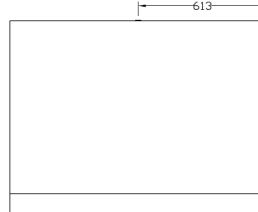

Specifications

Model	Storage Capacity (kg)	Door Feature	Dimensions W x D x H (mm)	Weight (kg)	Ship Weight (kg)
ICB110SC	110	Soft Close	563 x 800 x 1060	34	40
ICB180SC	180	Soft Close	764 x 810 x 1120	50	60
ICB230SC	230	Soft Close	764 x 810 x 1275	50	55
ICB242	242	Standard	1230 x 795 x 860	72	80
ICB460	460	Standard	1226 x 919 x 1250	90	100

Dimensions

ICB110SC

Front View

Side View

Top View

ICB180SC

Front View

Side View

Top View

ICB230SC

Front View

Side View

Top View

ICB242

Front View

Side View

Top View

ICB460

Front View

Side View

Top View

WA DEALER
PRACTICAL PRODUCTS PTY LTD

PH: 08 9302 1299
51 Paramount Dr Wangara WA 6065
sales@practicalproducts.com.au
www.practicalproducts.com.au