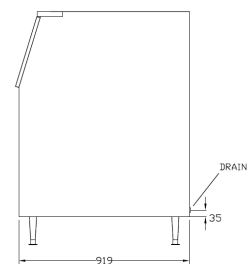

Specifications

Model	Storage Capacity (kg)	Door Feature	Dimensions W x D x H (mm)	Weight (kg)	Ship Weight (kg)
ICB110SC	110	Soft Close	563 x 800 x 1060	34	40
ICB180SC	180	Soft Close	764 x 810 x 1120	50	60
ICB230SC	230	Soft Close	764 x 810 x 1275	50	55
ICB242	242	Standard	1230 x 795 x 860	72	80
ICB460	460	Standard	1226 x 919 x 1250	90	100

Dimensions

ICB110SC

Front View

Side View

Top View

ICB180SC

Front View

Side View

Top View

ICB230SC

Front View

Side View

Top View

ICB242

Front View

Side View

Top View

ICB460

Front View

Side View

Top View

WA DEALER
PRACTICAL PRODUCTS PTY LTD

PH: 08 9302 1299
51 Paramount Dr Wangara WA 6065
sales@practicalproducts.com.au
www.practicalproducts.com.au