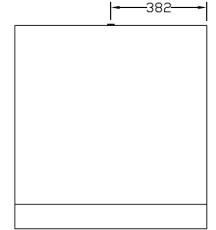

Specifications

Model	Storage Capacity (kg)	Door Feature	Dimensions W x D x H (mm)	Weight (kg)	Ship Weight (kg)
ICB110SC	110	Soft Close	563 x 800 x 1060	34	40
ICB180SC	180	Soft Close	764 x 810 x 1120	50	60
ICB230SC	230	Soft Close	764 x 810 x 1275	50	55
ICB242	242	Standard	1230 x 795 x 860	72	80
ICB460	460	Standard	1226 x 919 x 1250	90	100

Dimensions

ICB110SC

Front View

Side View

Top View

ICB180SC

Front View

Side View

Top View

ICB230SC

Front View

Side View

Top View

ICB242

Front View

Side View