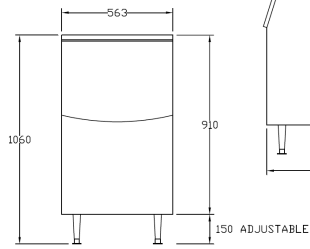

ICB Storage Bins

Features

- 304 stainless steel material with plastic door.
- Softener on the bin door and door frame for protection.
- Each storage bin comes with ice scoop, drain hose and clips.
- Each set of legs can extend to 150mm height.
- Warranty: 3 years

Specifications

Model	Storage Capacity (kg)	Door Feature	Dimensions W x D x H (mm)	Weight (kg)	Ship Weight (kg)
ICB110SC	110	Soft Close	563 x 800 x 1060	34	40
ICB180SC	180	Soft Close	764 x 810 x 1120	50	60
ICB230SC	230	Soft Close	764 x 810 x 1275	50	55
ICB242	242	Standard	1230 x 795 x 860	72	80
ICB460	460	Standard	1226 x 919 x 1250	90	100

Bin Top Adaptors: required when combining wider bins with smaller models

Ice Machine	Storage Bin ICB110SC	Storage Bin ICB180SC	Storage Bin ICB230SC	Storage Bin ICB242	Storage Bin ICB460
CIM0325	Kit Not Required	BT55	BT55	Kit Not Required	BT100
CIM0435	N/A	Kit Not Required	Kit Not Required	Kit Not Required	BT100
CIM0525	Kit Not Required	BT55	BT55	Kit Not Required	BT100
CIM0635	N/A	Kit Not Required	Kit Not Required	Kit Not Required	BT100
CIM0825	Kit Not Required	BT55	BT55	Kit Not Required	BT100
CIM0835GA	N/A	Kit Not Required	Kit Not Required	Kit Not Required	BT100
CIM1125	Kit Not Required	BT55	BT55	Kit Not Required	BT100
CIM1135	N/A	Kit Not Required	Kit Not Required	Kit Not Required	BT100
CIM1545	N/A	N/A	N/A	Kit Not Required	Kit Not Required
CIM1845	N/A	N/A	N/A	Kit Not Required	Kit Not Required

Dimensions

ICB110SC

Front View

Side View

Top View

ICB180SC

Front View

Side View