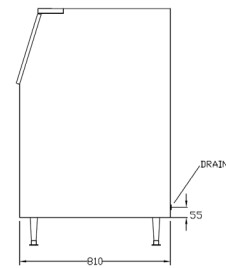

Specifications

Model	Storage Capacity (kg)	Door Feature	Dimensions W x D x H (mm)	Weight (kg)	Ship Weight (kg)
ICB110SC	110	Soft Close	563 x 800 x 1060	34	40
ICB180SC	180	Soft Close	764 x 810 x 1120	50	60
ICB230SC	230	Soft Close	764 x 810 x 1275	50	55
ICB242	242	Standard	1230 x 795 x 860	72	80
ICB460	460	Standard	1226 x 919 x 1250	90	100

Dimensions

ICB110SC

Front View

Side View

Top View

ICB180SC

Front View

Side View

Top View

ICB230SC

Front View

Side View

Top View

ICB242

Front View

Side View

Top View

ICB460

Front View

Side View

Top View

WA DEALER
PRACTICAL PRODUCTS PTY LTD

PH: 08 9302 1299
51 Paramount Dr Wangara WA 6065
sales@practicalproducts.com.au
www.practicalproducts.com.au