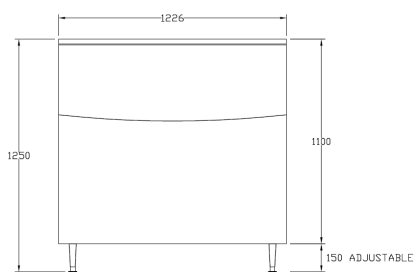

Specifications

Model	Storage Capacity (kg)	Door Feature	Dimensions W x D x H (mm)	Weight (kg)	Ship Weight (kg)
ICB110SC	110	Soft Close	563 x 800 x 1060	34	40
ICB180SC	180	Soft Close	764 x 810 x 1120	50	60
ICB230SC	230	Soft Close	764 x 810 x 1275	50	55
ICB242	242	Standard	1230 x 795 x 860	72	80
ICB460	460	Standard	1226 x 919 x 1250	90	100

Dimensions

ICB110SC

Front View

Side View

Top View

ICB180SC

Front View

Side View

Top View

ICB230SC

Front View

Side View

Top View

ICB242

Front View

Side View

Top View

ICB460

Front View

Side View

Top View

WA DEALER
PRACTICAL PRODUCTS PTY LTD

PH: 08 9302 1299
51 Paramount Dr Wangara WA 6065
sales@practicalproducts.com.au
www.practicalproducts.com.au