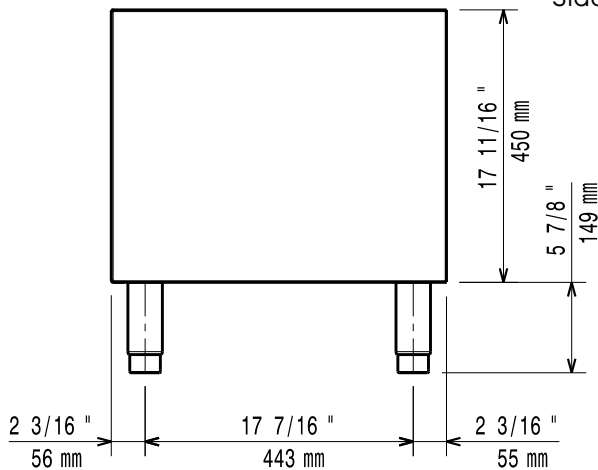

APPROVAL: _____

- 2 drawers for open base cupboards, 100mm height PNC 206318
- Door for open base cupboard PNC 206350
- Base support for feet or wheels - 400mm (700/900) PNC 206366
- Base support for feet or wheels - 800mm (700/900) PNC 206367
- Base support for feet or wheels - 1200mm (700/900) PNC 206368
- Base support for feet or wheels - 1600mm (700/900) PNC 206369
- Base support for feet or wheels - 2000mm (700/900) PNC 206370
- Rear paneling - 600mm (700/900XP) PNC 206373
- Rear paneling - 800mm (700/900) PNC 206374
- Rear paneling - 1000mm (700/900) PNC 206375
- Rear paneling - 1200mm (700/900) PNC 206376
- Base support for feet/wheels (600mm) PNC 206431

Front

Side

Top

Key Information:

External dimensions, Width:	
371112 (E7BAND0000)	400 mm
External dimensions, Height:	600 mm
External dimensions, Depth:	550 mm
Net weight:	10 kg

WA DEALER
PRACTICAL PRODUCTS PTY LTD