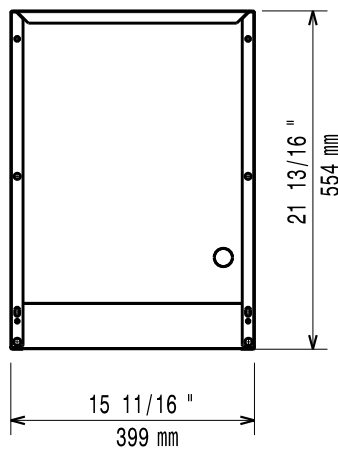

APPROVAL: _____

- 2 drawers for open base cupboards, 100mm height PNC 206318
- Door for open base cupboard PNC 206350
- Base support for feet or wheels - 400mm (700/900) PNC 206366
- Base support for feet or wheels - 800mm (700/900) PNC 206367
- Base support for feet or wheels - 1200mm (700/900) PNC 206368
- Base support for feet or wheels - 1600mm (700/900) PNC 206369
- Base support for feet or wheels - 2000mm (700/900) PNC 206370
- Rear paneling - 600mm (700/900XP) PNC 206373
- Rear paneling - 800mm (700/900) PNC 206374
- Rear paneling - 1000mm (700/900) PNC 206375
- Rear paneling - 1200mm (700/900) PNC 206376
- Base support for feet/wheels (600mm) PNC 206431

Front

Side

Top

Key Information:

External dimensions, Width:	
371112 (E7BAND0000)	400 mm
External dimensions, Height:	600 mm
External dimensions, Depth:	550 mm
Net weight:	10 kg

WA DEALER
PRACTICAL PRODUCTS PTY LTD