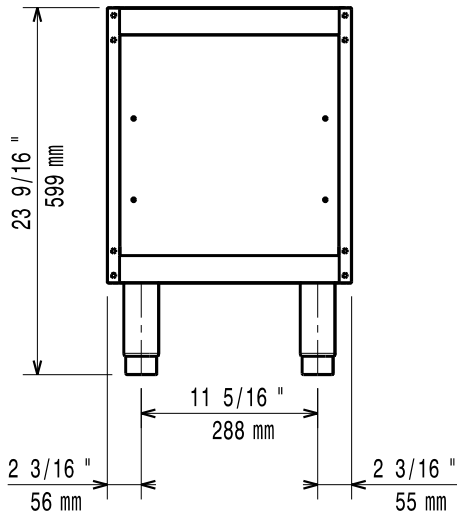

APPROVAL: _____

- 2 drawers for open base cupboards, 100mm height PNC 206318
- Door for open base cupboard PNC 206350
- Base support for feet or wheels - 400mm (700/900) PNC 206366
- Base support for feet or wheels - 800mm (700/900) PNC 206367
- Base support for feet or wheels - 1200mm (700/900) PNC 206368
- Base support for feet or wheels - 1600mm (700/900) PNC 206369
- Base support for feet or wheels - 2000mm (700/900) PNC 206370
- Rear paneling - 600mm (700/900XP) PNC 206373
- Rear paneling - 800mm (700/900) PNC 206374
- Rear paneling - 1000mm (700/900) PNC 206375
- Rear paneling - 1200mm (700/900) PNC 206376
- Base support for feet/wheels (600mm) PNC 206431

Front

Side

Top

Key Information:

External dimensions, Width:	
371112 (E7BAND0000)	400 mm
External dimensions, Height:	600 mm
External dimensions, Depth:	550 mm
Net weight:	10 kg

WA DEALER
PRACTICAL PRODUCTS PTY LTD