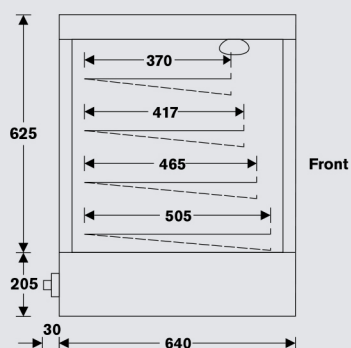

### SIDE VIEW

**For factory options and accessories refer to page 41**

Model	DH6	DH9	DH12	DH15
Length	600mm	900mm	1200mm	1530mm
Depth*	640mm	640mm	640mm	640mm
Height	830mm	830mm	830mm	830mm
Available Display Area	0.9m <sup>2</sup>	1.4m <sup>2</sup>	1.94m <sup>2</sup>	2.5m <sup>2</sup>
Power Connection	10A Plug	10A Plug	15A Plug	20A Plug