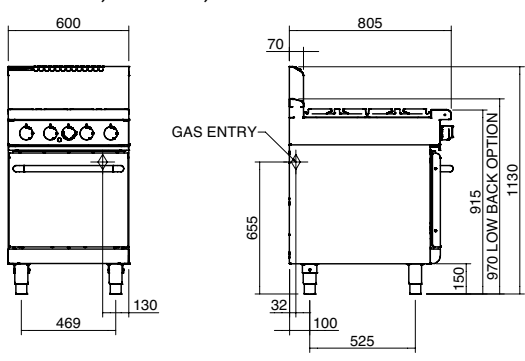

Technical data sheet for GAS RANGE STATIC OVEN 600mm

Specifications

Burners
Open Burners 28MJ/hr dual flame ring with simmer rate
Griddle Burners 20MJ/hr per 300mm section
Oven 24MJ tubular under cast iron sole plate

Gas power
RN8410G 136 MJ/hr, 37.7kW
RN8413G 100 MJ/hr, 27.8kW
RN8416G 64 MJ/hr, 17.8kW

Griddle Plate
300mm Griddle cooking surface
292mm x 475mm, 1387cm²
600mm Griddle cooking surface
592mm x 475mm, 2812cm²

Oven Dimensions
Width 500mm
Depth 590mm
Height 385mm
Rack size 495mm x 540mm
Rack positions 4

Gas connection
R 3/4 (BSP) male
130mm from RH side, 35mm from rear,
and 655mm from floor
All units supplied with Natural and LP gas
regulator

DIMENSIONS
Width 600mm
Depth 805mm
Height 915mm
Incl. splashback 1130mm
Incl. low back 970mm

NETT WEIGHT
157kg

PACKING DATA
0.70m³, 210kg
Width 645mm
Depth 870mm
Height 1255mm

GAS TYPES
Available in Natural gas and LP gas
Please specify when ordering
Units supplied complete with gas type
conversion kits
Other gas types on request

OPTIONS AT EXTRA COST
Simmer plates (replaces Potstand)
Ribbed griddle plates
Joining caps
Castors
Plinth mounting

RN8410G, RN8413G, RN8416G

WA DEALER
PRACTICAL PRODUCTS PTY LTD

an Ali Group Company

The Spirit of Excellence

PH: 08 9302 1299
51 Paramount Dr Wangara WA 6065
sales@practicalproducts.com.au
www.practicalproducts.com.au