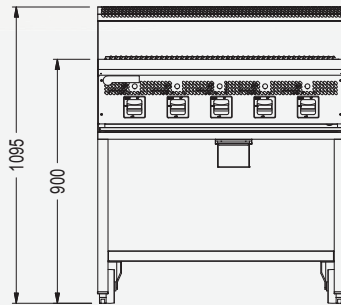

- All char grill
- Combination of char grill and griddle

AVAILABLE MODELS

- BG-900 – all char grill
- BG-900-3G – 600mm char and 300mm griddle
- BG-900-45 – 450mm char grill and 450mm griddle

*Counter top model available on request

GLOBAL MARK APPROVAL NO
GA-102405-003

DIMENSIONS (MM)

Appliance: 910 x 752 x 1096

GRIDDLE SURFACE

COOKING AREA (MM)

- 300 griddle: 310 x 521
- 450 griddle: 394 x 521

GRIDDLE THICKNESS (MM)

10