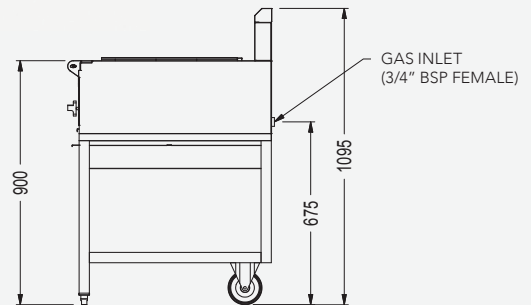

AUSTRALIA'S BUSIEST KITCHENS
RELY ON COOKON.

COOKON BG-900 SERIES HEAVY DUTY 900 CHAR GRILL

The BG-900 series is a gas fired, heavy duty freestanding char grill. This unit is perfect for char grilling all types of product and combined with a smooth griddle is perfect for all menu types where you may need a char grill/griddle combination. The units' design allows for different cooking options to be incorporated on the top which gives you the option between:

- All char grill
- Combination of char grill and griddle

AVAILABLE MODELS

- BG-900 – all char grill
- BG-900-3G – 600mm char and 300mm griddle
- BG-900-45 – 450mm char grill and 450mm griddle

*Counter top model available on request

SPECIFICATIONS

GAS TYPE

Natural or LPG
(Specify when ordering)

GAS CONNECTION

¾" (BSP) female. All units supplied with regulators

GAS RATINGS

- BG-900 @ 105MJ/hr
- BG-900-3G @ 100MJ/hr
- BG-900-45G @ 95MJ/hr

GLOBAL MARK APPROVAL NO
GA-102405-003

DIMENSIONS (MM)

Appliance: 910 x 752 x 1096

GRIDDLE SURFACE

COOKING AREA (MM)

- 300 griddle: 310 x 521
- 450 griddle: 394 x 521

GRIDDLE THICKNESS (MM)

10