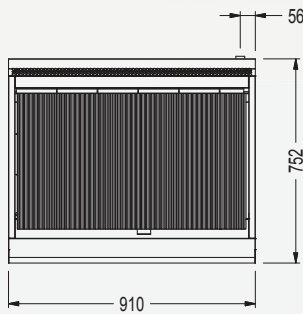

- All char grill
- Combination of char grill and griddle

AVAILABLE MODELS

- BG-900 – all char grill
- BG-900-3G – 600mm char and 300mm griddle
- BG-900-45 – 450mm char grill and 450mm griddle

*Counter top model available on request

GLOBAL MARK APPROVAL NO
GA-102405-003

DIMENSIONS (MM)

Appliance: 910 x 752 x 1096

GRIDDLE SURFACE

COOKING AREA (MM)

- 300 griddle: 310 x 521
- 450 griddle: 394 x 521

GRIDDLE THICKNESS (MM)

10