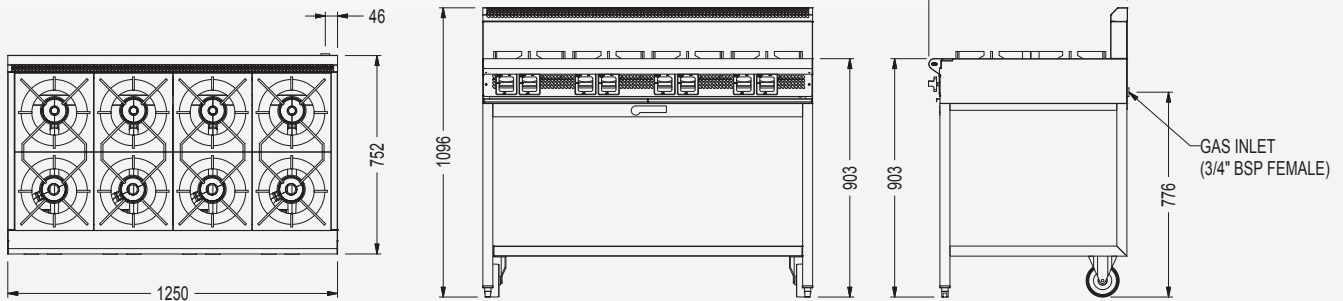

- All open burners
- Combination of open burners and griddle
- All griddle
- Flame failure to open burners

AVAILABLE MODELS

- CT8 – 8 open burners
- CT8-3G – 6 open burners and 300mm griddle
- CT8-6G – 4 open burners and 600mm griddle
- CT8-9G – 2 open burners and 900mm griddle
- CT8-G – 2 x 600mm griddles
- CT8-FF – 8 open burners with flame failure

GAS RATINGS

- CT8 @ 144MJ/hr
- CT8-3G @ 130MJ/hr
- CT8-6G @ 118MJ/hr
- CT8-9G @ 102MJ/hr
- CT8-G @ 88MJ/hr

- CT8-FF @ 144MJ/hr

GLOBAL MARK APPROVAL NO
GA-102405-001

DIMENSIONS (MM)

Appliance: 1250 x 752 x 1096

GRIDDLE SURFACE COOKING AREA (MM)

- 300 Griddle: 290 x 490
- 600 Griddle: 590 x 490
- 900 Griddle: 890 x 490
- 1200 Griddle: 590 x 490 x 2of

GRIDDLE THICKNESS (MM): 12

< CONFIDENCE IN QUALITY >
3 YEAR WARRANTY