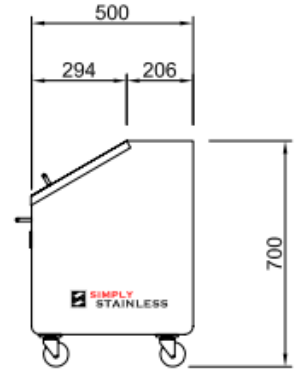

SPECIFICATION	
Bin	1.2mm gauge, high quality stainless steel, no. 4 finish, 75mm castors (locking and non locking), ingredient information slip, 100 litre capacity

26	INGREDIENT BIN	
	Product Code	Dimensions
	26.BIN	500mm x 500mm x 700mm