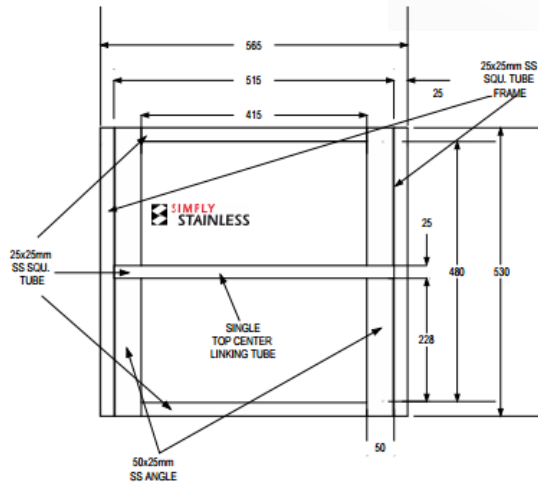

Modular sinks tables and shelves

SPECIFICATION	
Runners	1.6mm gauge, high quality stainless steel, no. 4 finish
Frames	25 x 25 x 1.2 stainless steel tube

36	DISHWASH BASKET CASSETTE	
	Product Code	Dimensions
	36.DBC	330mm x 525mm x 630mm