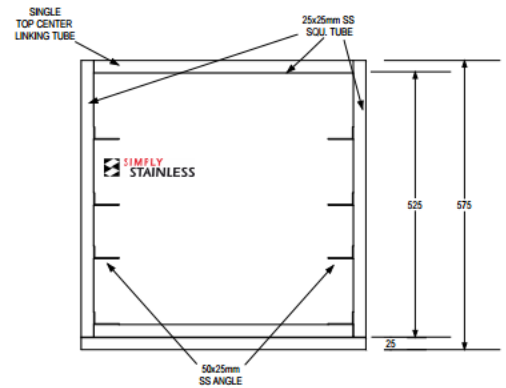

Modular sinks tables and shelves

SPECIFICATION	
Runners	1.6mm gauge, high quality stainless steel, no. 4 finish
Frames	25 x 25 x 1.2 stainless steel tube

36	DISHWASH BASKET CASSETTE	
	Product Code	Dimensions
	36.DBC	330mm x 525mm x 630mm