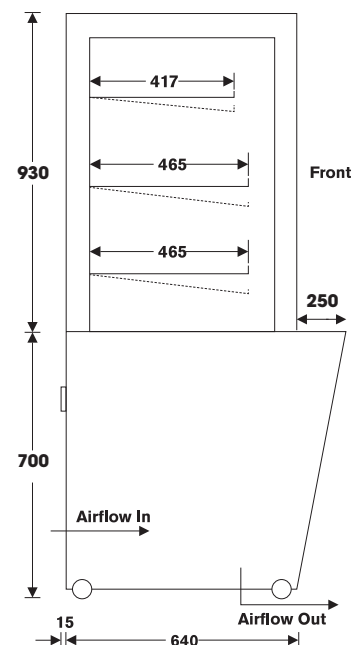

## STANDARD FEATURES

- › **GlassMax** minimalist canopy (more glass/less frame) that maximises the visibility of displayed food from all angles
- › Full glass top for top down viewing of displayed food
- › **Mitrex** frame that is flush welded with mitred joints to give both robustness and a designer finish
- › **Integra** tray race fully integrated with base: includes removable bag holder and tong holder
- › Four food display levels: three shelves plus bottom trays
- › Chrome wire shelving system that is height adjustable in 25mm increments and interchangeable between horizontal and tilted positions
- › **CrumbCatch** feature in bottom trays that collects falling crumbs and food
- › High quality European and Japanese refrigeration components
- › Fan forced air flow for even temperature distribution
- › **ClearView** front and top glass for condensation control
- › Refrigeration optimised to provide a high humidity environment that maintains food quality for longer
- › **DuraCoat** system providing a protective coating over the refrigeration coil to prevent food acid corrosion.
- › **SureVap** self-evaporating system for condensate—no drain required
- › Condenser air vented through base—no unsightly vents
- › **SlimLED** under-shelf LED strip lighting with 12V safety
- › Front and Rear sliding double-glazed doors on friction-free, low wear tracks (doors removable for cleaning)
- › Mounted on swivel and lockable castors allowing easy movement of cabinet

## SIDE VIEW

**For Factory Options refer to page 60**

**For Cabinet Accessories refer to page 66**

Model	BC6	BC9	BC12	BC15	BC18	BC24
Length	600mm	900mm	1200mm	1530mm	1770mm	2370mm
Canopy Depth*	640mm	640mm	640mm	640mm	640mm	640mm
Height	1630mm	1630mm	1630mm	1630mm	1630mm	1630mm
Available Display Area	0.92m <sup>2</sup>	1.46m <sup>2</sup>	2m <sup>2</sup>	2.6m <sup>2</sup>	2.94m <sup>2</sup>	4.03m <sup>2</sup>
Power Connection	10A Plug	10A Plug	10A Plug	10A Plug	10A Plug	10A Plug