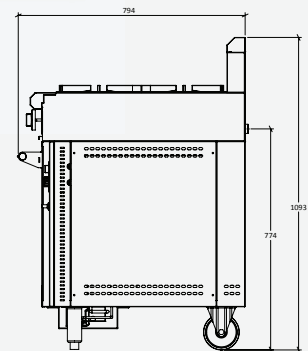

STANDARD FEATURES

- All stainless steel external panels
- Heavy duty cast burners
- Heavy duty cast trivets
- Rear castors
- Adjustable front feet
- Heavy duty cantilever drop down door
- Chrome oven shelves and side racks
- Large sized oven cavity
- Auto oven fan cut off

OPTIONAL FEATURES

- Flame failure safety devices

Specifications are subject to change without notice.

SPECIFICATIONS

GAS TYPE Natural or LPG (Specify when ordering)

GAS CONNECTION ¾" (BSP) female. All units supplied with regulators

GAS RATINGS

- GR8C @ 186MJ/hr
- GR8C-3G @ 172MJ/hr
- GR8C-6G @ 158MJ/hr
- GR8C-9G @ 144MJ/hr
- GR8C-G @ 130MJ/hr
- GR8C-FF @ 186MJ/hr

POWER SUPPLY: 10A 240V

GLOBAL MARK APPROVAL NO GA-102405-001

DIMENSIONS (MM)

Appliance: 1250 x 795 x 1096
Oven Cavity: 970 x 545 x 420

GRIDDLE SURFACE

COOKING AREA (MM)

- 300 Griddle: 290 x 490
- 600 Griddle: 590 x 490
- 900 Griddle: 890 x 490
- 1200 Griddle: 590 x 490 2of

GRIDDLE THICKNESS (MM): 12

< CONFIDENCE IN QUALITY >
3 YEAR WARRANTY

All our products carry a 3 year warranty and will last a very long time if our care instructions are followed.
© Cookon is a member of the Langford Metal Industries Group, a Queensland company established 1955.