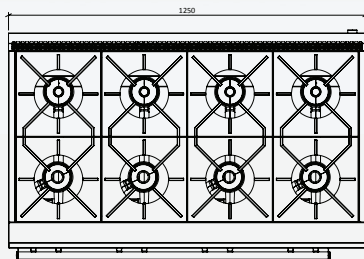

STANDARD FEATURES

- All stainless steel external panels
- Heavy duty cast burners
- Heavy duty cast trivets
- Rear castors
- Adjustable front feet
- Heavy duty cantilever drop down door
- Chrome oven shelves and side racks
- Large sized oven cavity
- Auto oven fan cut off

OPTIONAL FEATURES

- Flame failure safety devices

Specifications are subject to change without notice.

SPECIFICATIONS

GAS TYPE Natural or LPG (Specify when ordering)

GAS CONNECTION ¾" (BSP) female. All units supplied with regulators

GAS RATINGS

- GR8C @ 186MJ/hr
- GR8C-3G @ 172MJ/hr
- GR8C-6G @ 158MJ/hr
- GR8C-9G @ 144MJ/hr
- GR8C-G @ 130MJ/hr
- GR8C-FF @ 186MJ/hr

POWER SUPPLY: 10A 240V

GLOBAL MARK APPROVAL NO GA-102405-001

DIMENSIONS (MM)

Appliance: 1250 x 795 x 1096
Oven Cavity: 970 x 545 x 420

GRIDDLE SURFACE

COOKING AREA (MM)

- 300 Griddle: 290 x 490
- 600 Griddle: 590 x 490
- 900 Griddle: 890 x 490
- 1200 Griddle: 590 x 490 2of

GRIDDLE THICKNESS (MM): 12

< CONFIDENCE IN QUALITY >
3 YEAR WARRANTY

All our products carry a 3 year warranty and will last a very long time if our care instructions are followed.
© Cookon is a member of the Langford Metal Industries Group, a Queensland company established 1955.