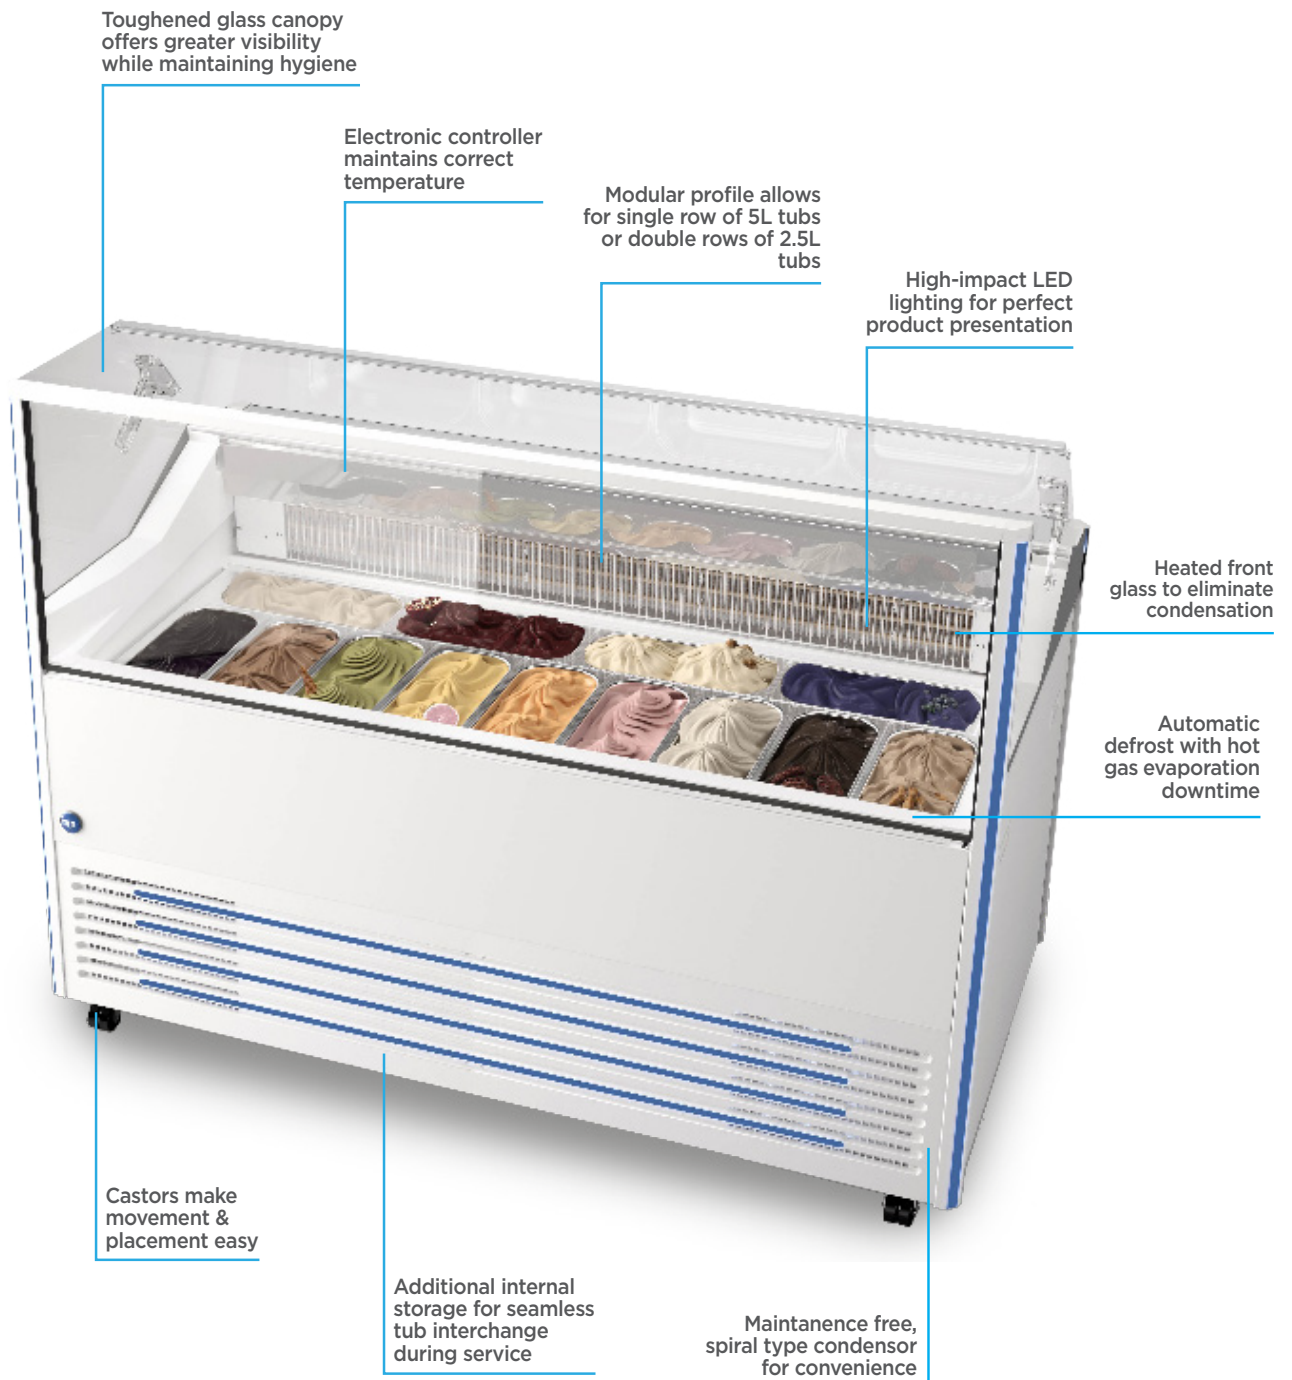

DELIGHT13 | Delight Gelato Display - 13 Tub

Gelato Displays

DELIGHT13

**DELIGHT GELATO
DISPLAY - 13 TUB**

DELIGHT13 | Delight Gelato Display - 13 Tub

Gelato Displays

Tub Support Framework

SPECIFICATIONS

Part Number	3736228
Capacity	195L + (148L storage)
Temp. Range (°C)	-15 to -18°C
Max. Ambient Temp. (°C)	35°C
Refrigeration Power	N/A
Energy Consumption	12kWh/24h
Current	3.6A
Gross Weight	184kg
Packaged Dimensions	1750 x 990 x 1336 mm
Refrigerant	R290
Plug Supplied	Yes, 1 x 10A
Plug Location	Bottom Right Side
Main Light	LED
No. of lids	1, Plexy
Canopy	Yes
Door Lock	No
Tubs	13

Rear Storage	Yes
Tubs in Storage	14
Door Swing Dimensions	N/A
Total Height with Door Open	N/A
Automatic Defrost System	Yes
Colour	White with blue trim
Castors	Yes
Warranty	Yes, 1 year parts & warranty
Warranty Service	Bromic Extra Care