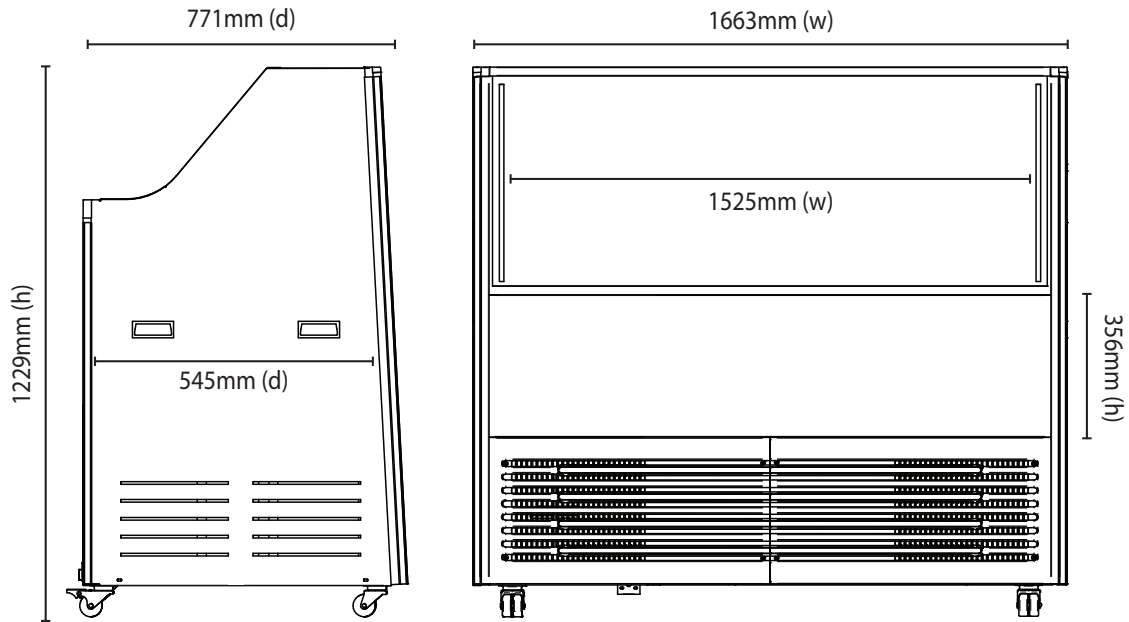

DELIGHT13 | Delight Gelato Display - 13 Tub

Gelato Displays

DELIGHT13

**DELIGHT GELATO
DISPLAY - 13 TUB**

DELIGHT13 | Delight Gelato Display - 13 Tub

Gelato Displays

Tub Support Framework

SPECIFICATIONS

Part Number	3736228
Capacity	195L + (148L storage)
Temp. Range (°C)	-15 to -18°C
Max. Ambient Temp. (°C)	35°C
Refrigeration Power	N/A
Energy Consumption	12kWh/24h
Current	3.6A
Gross Weight	184kg
Packaged Dimensions	1750 x 990 x 1336 mm
Refrigerant	R290
Plug Supplied	Yes, 1 x 10A
Plug Location	Bottom Right Side
Main Light	LED
No. of lids	1, Plexy
Canopy	Yes
Door Lock	No
Tubs	13

Rear Storage	Yes
Tubs in Storage	14
Door Swing Dimensions	N/A
Total Height with Door Open	N/A
Automatic Defrost System	Yes
Colour	White with blue trim
Castors	Yes
Warranty	Yes, 1 year parts & warranty
Warranty Service	Bromic Extra Care

DIMENSIONS

	External (mm)
Width	1663
Depth	771
Height	1229
	Internal (mm)
Width	1525
Depth	545
Height	356

WA DEALER
PRACTICAL PRODUCTS PTY LTD

PH: 08 9302 1299
 51 Paramount Dr Wangara WA 6065
 sales@practicalproducts.com.au
 www.practicalproducts.com.au