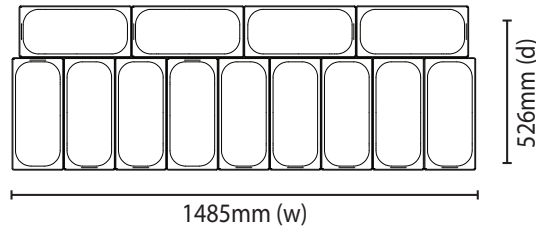

DELIGHT13 | Delight Gelato Display - 13 Tub

Gelato Displays

DELIGHT13

**DELIGHT GELATO
DISPLAY - 13 TUB**

DELIGHT13 | Delight Gelato Display - 13 Tub

Gelato Displays

Tub Support Framework

SPECIFICATIONS

Part Number	3736228
Capacity	195L + (148L storage)
Temp. Range (°C)	-15 to -18°C
Max. Ambient Temp. (°C)	35°C
Refrigeration Power	N/A
Energy Consumption	12kWh/24h
Current	3.6A
Gross Weight	184kg
Packaged Dimensions	1750 x 990 x 1336 mm
Refrigerant	R290
Plug Supplied	Yes, 1 x 10A
Plug Location	Bottom Right Side
Main Light	LED
No. of lids	1, Plexy
Canopy	Yes
Door Lock	No
Tubs	13

Rear Storage	Yes
Tubs in Storage	14
Door Swing Dimensions	N/A
Total Height with Door Open	N/A
Automatic Defrost System	Yes
Colour	White with blue trim
Castors	Yes
Warranty	Yes, 1 year parts & warranty
Warranty Service	Bromic Extra Care

DIMENSIONS

	External (mm)
Width	1663
Depth	771
Height	1229
	Internal (mm)
Width	1525
Depth	545
Height	356

WA DEALER
PRACTICAL PRODUCTS PTY LTD

PH: 08 9302 1299
 51 Paramount Dr Wangara WA 6065
 sales@practicalproducts.com.au
 www.practicalproducts.com.au