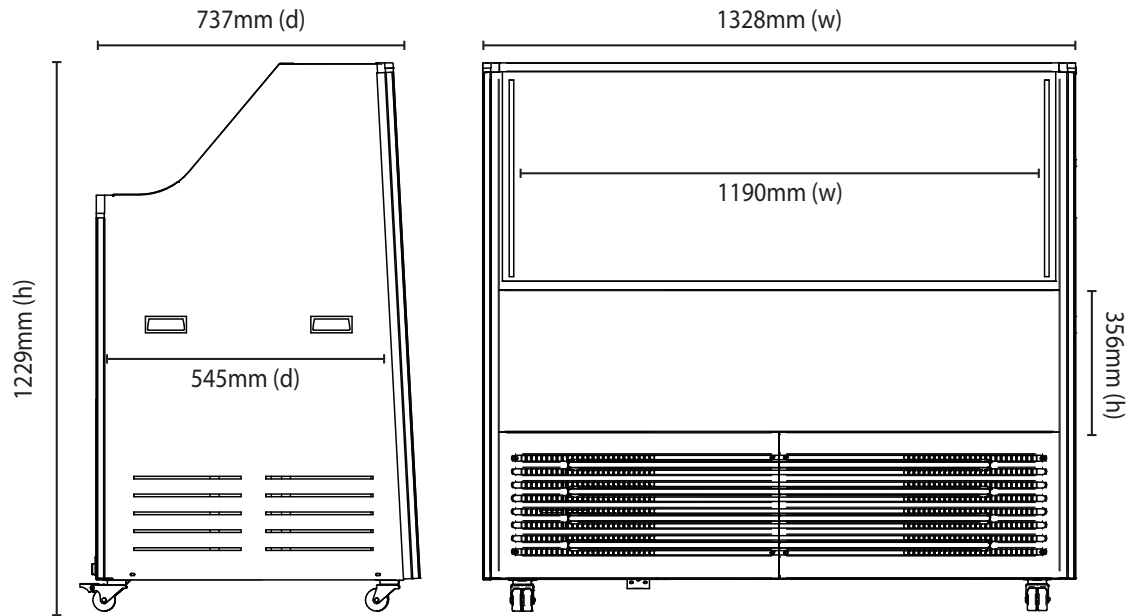

DELIGHT7 | Delight Gelato Display - 7 Tub

Gelato Displays

DELIGHT7

**DELIGHT GELATO
DISPLAY - 7 TUB**

DELIGHT7 | Delight Gelato Display - 7 Tub

Gelato Displays

Tub Support Framework

SPECIFICATIONS

| | |
|-------------------------|----------------------|
| Part Number | 3736227 |
| Capacity | 130L + (93L storage) |
| Temp. Range (°C) | -15 to -18°C |
| Max. Ambient Temp. (°C) | 35°C |
| Refrigeration Power | N/A |
| Energy Consumption | 9.12kWh/24h |
| Current | 3.6A |
| Gross Weight | 134kg |
| Packaged Dimensions | 1500 x 935 x 1300 |
| Refrigerant | R290 |
| Plug Supplied | Yes, 1 x 10A |
| Plug Location | Bottom Right Side |
| Main Light | LED |
| No. of lids | 1, Plexy |
| Canopy | Yes |
| Door Lock | No |
| Tubs | 7 |

| | |
|-----------------------------|------------------------------|
| Rear Storage | Yes |
| Tubs in Storage | 12 |
| Door Swing Dimensions | N/A |
| Total Height with Door Open | N/A |
| Automatic Defrost System | Yes |
| Colour | White with blue trim |
| Castors | Yes |
| Warranty | Yes, 1 year parts & warranty |
| Warranty Service | Bromic Extra Care |

DIMENSIONS

| | External (mm) |
|--------|---------------|
| Width | 1328 |
| Depth | 737 |
| Height | 1229 |
| | Internal (mm) |
| Width | 1190 |
| Depth | 545 |
| Height | 356 |

WA DEALER
PRACTICAL PRODUCTS PTY LTD