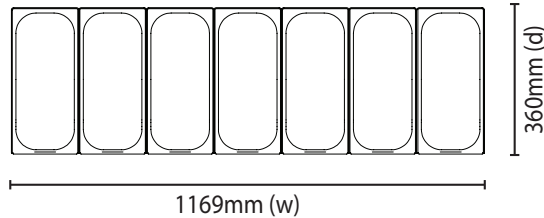

DELIGHT7 | Delight Gelato Display - 7 Tub

Gelato Displays

DELIGHT7

**DELIGHT GELATO
DISPLAY - 7 TUB**

DELIGHT7 | Delight Gelato Display - 7 Tub

Gelato Displays

Tub Support Framework

SPECIFICATIONS

| | |
|-------------------------|----------------------|
| Part Number | 3736227 |
| Capacity | 130L + (93L storage) |
| Temp. Range (°C) | -15 to -18°C |
| Max. Ambient Temp. (°C) | 35°C |
| Refrigeration Power | N/A |
| Energy Consumption | 9.12kWh/24h |
| Current | 3.6A |
| Gross Weight | 134kg |
| Packaged Dimensions | 1500 x 935 x 1300 |
| Refrigerant | R290 |
| Plug Supplied | Yes, 1 x 10A |
| Plug Location | Bottom Right Side |
| Main Light | LED |
| No. of lids | 1, Plexy |
| Canopy | Yes |
| Door Lock | No |
| Tubs | 7 |

| | |
|-----------------------------|------------------------------|
| Rear Storage | Yes |
| Tubs in Storage | 12 |
| Door Swing Dimensions | N/A |
| Total Height with Door Open | N/A |
| Automatic Defrost System | Yes |
| Colour | White with blue trim |
| Castors | Yes |
| Warranty | Yes, 1 year parts & warranty |
| Warranty Service | Bromic Extra Care |

DIMENSIONS

| | External (mm) |
|--------|---------------|
| Width | 1328 |
| Depth | 737 |
| Height | 1229 |
| | Internal (mm) |
| Width | 1190 |
| Depth | 545 |
| Height | 356 |

WA DEALER
PRACTICAL PRODUCTS PTY LTD