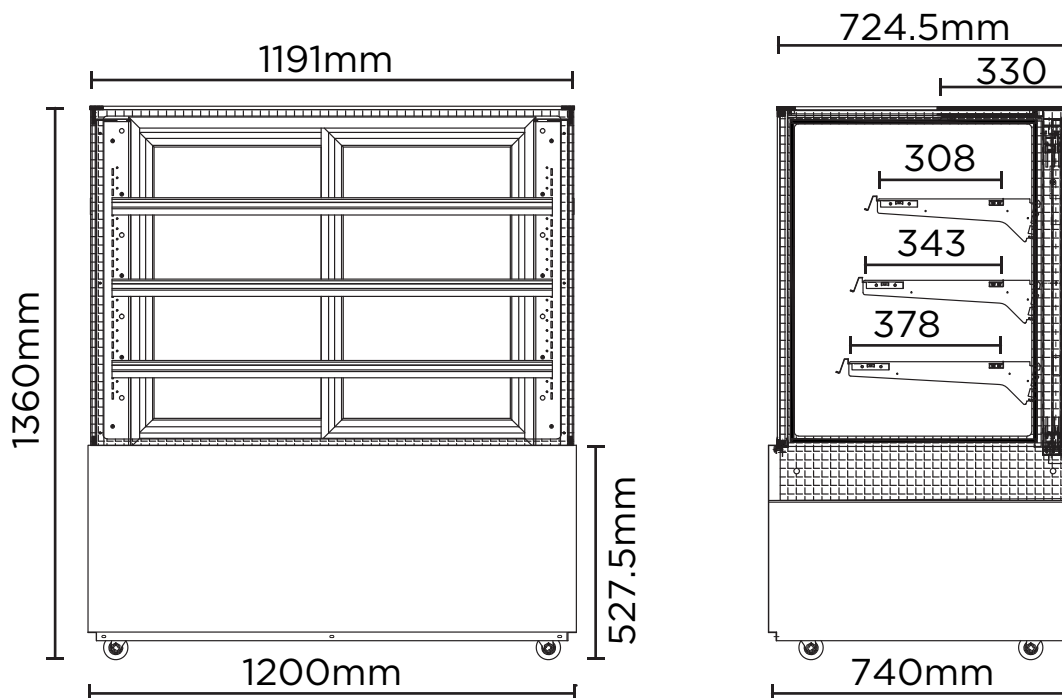

FD4T1200H | 4 Tier Hot Food Display 1200mm

Food Displays

FD4T1200H

**4 TIER HOT
FOOD DISPLAY
1200MM**

FD4T1200H | 4 Tier Hot Food Display 1200mm

Food Displays

SPECIFICATIONS	Part Number	3736305
	Capacity	542L
	Temp. Range	+50 to +70°C
	Max. Ambient Temp.	N/A
	Energy Consumption	N/A
	Gross Weight	204kg
	Packaged Dimensions	1300 x 850 x 1510 mm
	Plug Supplied	Yes, 1 x 15A
	Plug Location	Rear, Right Hand Side
	Main Light	T5
	Number of Doors	2
	Door Type	Sliding
	Temp. Controller	Digital
	Castors	Yes
No. of Shelves inc. Base	4	
Shelves Dimensions	1117(w) x 307(d), 1117(w) x 342(d), x 1117(w) x 377(d) mm	
Colour	Stainless Steel	
Warranty	2 Year Parts & Labour	
Warranty Service	Bromic Extra Care	

DIMENSIONS	External (mm)	
	Width	1200
	Depth	740
	Height	1360
	Internal (mm)	
	Width	1174
	Depth	647
	Height	828

WA DEALER
PRACTICAL PRODUCTS PTY LTD

PH: 08 9302 1299
 51 Paramount Dr Wangara WA 6065
 sales@practicalproducts.com.au
 www.practicalproducts.com.au