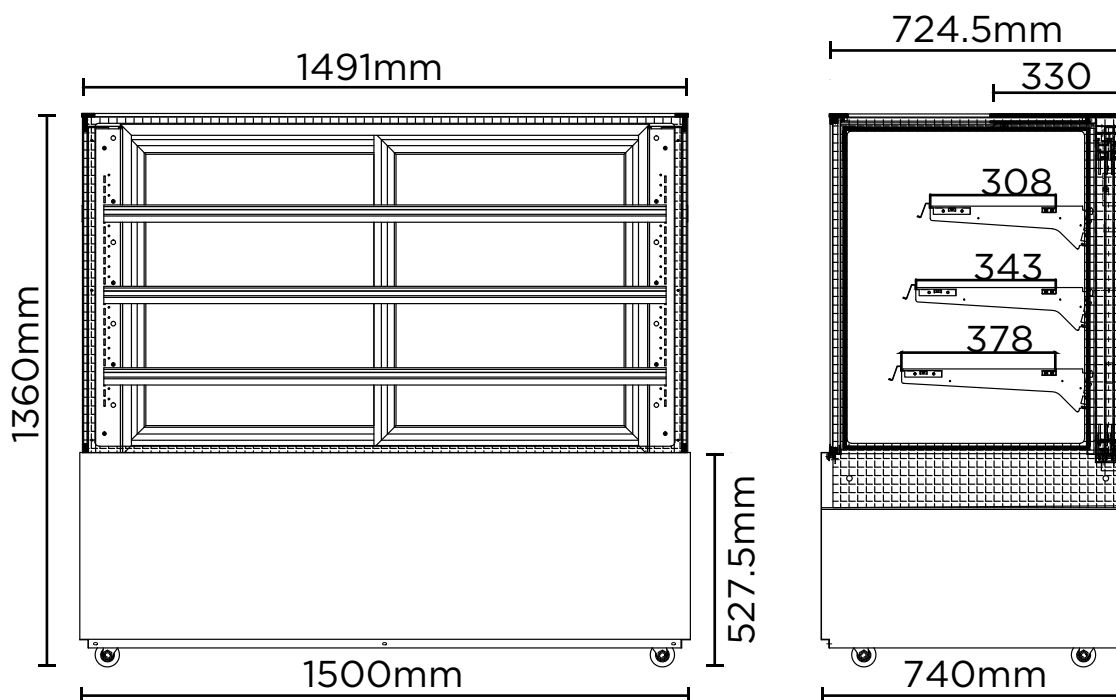

FD4T1500H | 4 Tier Hot Food Display 1500mm

Food Displays

FD4T1500H

**4 TIER HOT
FOOD DISPLAY
1500MM**

FD4T1500H | 4 Tier Hot Food Display 1500mm

Food Displays

SPECIFICATIONS	Part Number	3736306
	Capacity	686L
	Temp. Range	+50 to +70°C
	Max. Ambient Temp.	N/A
	Energy Consumption	N/A
	Gross Weight	223kg
	Packaged Dimensions	1600 x 850 x 1510 mm
	Plug Supplied	Yes, 1 x 15A
	Plug Location	Rear, Right Hand Side
	Main Light	T5
	Number of Doors	2
	Door Type	Sliding
	Temp. Controller	Digital
	Castors	Yes
No. of Shelves inc. Base	4	
Shelves Dimensions	1417(w) x 307(d), 1417(w) x 342(d), 1417(w) x 377(d) mm	
Colour	Stainless Steel	
Warranty	2 Year Parts & Labour	
Warranty Service	Bromic Extra Care	

DIMENSIONS	External (mm)	
	Width	1500
	Depth	740
	Height	1360
	Internal (mm)	
	Width	1474
	Depth	647
	Height	828

WA DEALER
PRACTICAL PRODUCTS PTY LTD

PH: 08 9302 1299
51 Paramount Dr Wangara WA 6065
sales@practicalproducts.com.au
www.practicalproducts.com.au