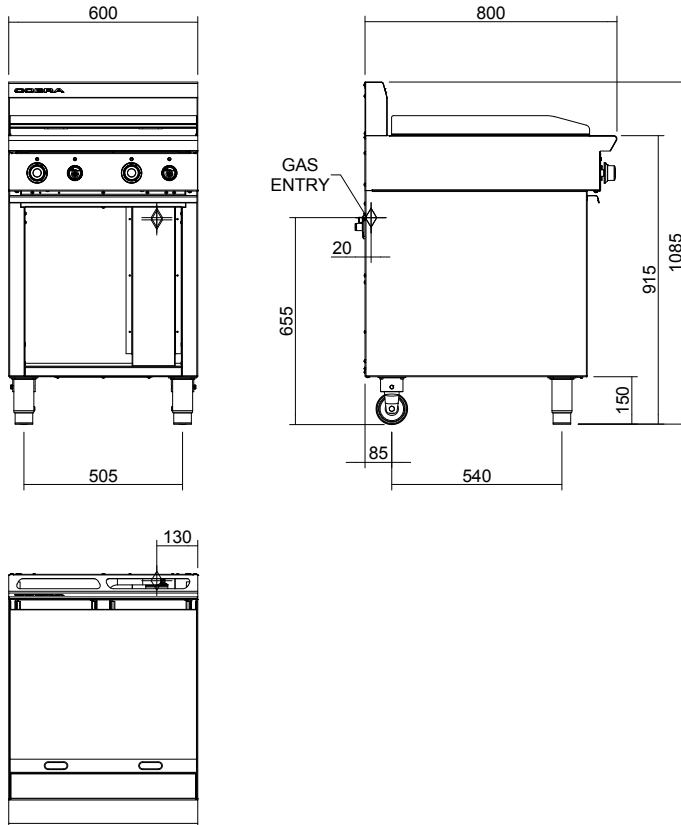

COBRA®

YOUR STYLE, YOUR WAY

C6B

600mm Griddle Gas Cooktop

C6B

SPECIFICATIONS

Burners

Griddle Burners;
20MJ/hr, 5.0kW per 300mm section

Gas power (gross)

C6B 40MJ/hr, 10kW

Gas connection

R 3/4 (BSP) male
130mm from RH side, 20mm from
rear, and 655mm from floor

Dimensions

Width 600mm
Depth 800mm
Height 915mm
Incl. splashback 1085mm
Nett weight
78kg

Packing data

0.85m³, 109kg
Width 710mm
Depth 955mm
Height 1250mm

Gas types

Available in Natural gas and LP gas,
please specify when ordering
Other gas types on request

Cert. No. AGA 7225G

WA DEALER
PRACTICAL PRODUCTS PTY LTD

PH: 08 9302 1299
51 Paramount Dr Wangara WA 6065
sales@practicalproducts.com.au
www.practicalproducts.com.au