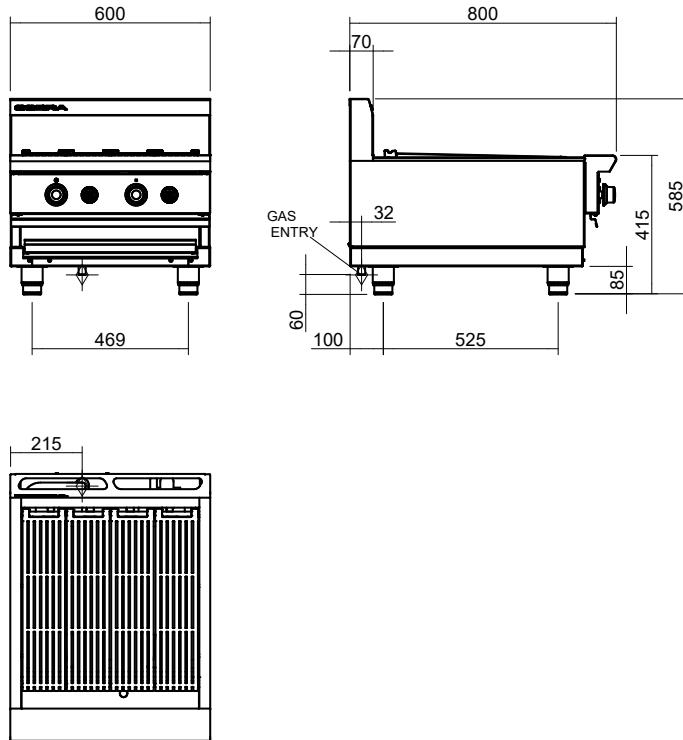

CB6-B

600mm Gas Barbecue Bench Model

CB6-B

- Countertop Bench Model
- 600mm wide
- Stainless steel grease tray
- Reversible top grates
- Inclined position to reduce flare and enhance grease run
- 2 x 33MJ/hr, 9kW aluminised burners
- Flame failure protection with continuous pilot burner and piezo ignition
- Lift out grates, radiants and baffles for cleaning
- Adjustable bench feet
- Stainless steel finish

OVERALL CONSTRUCTION

- Four 135mm wide x 550mm long reversible cast iron top grates
- Cast iron burner radiants and aluminised steel baffles
- Aluminised steel burners
- Stainless steel front, sides and splashback
- Vitreous enamelled control panel
- Stainless steel grease tray
- 63mm dia. stainless steel adjustable bench feet

CS9 / C900-S

CB6-B

600mm Gas Barbecue Bench Model

CB6-B

SPECIFICATIONS

Burners
2 x 33MJ/hr, 9kW U-burners

Gas power (gross)
66MJ/hr, 18kW
Cooking surface area
540mm x 500mm, 2700cm²

Gas connection
R 1/2 (BSP) male
215mm from LH side, 32mm from rear, and 60mm from bench

Dimensions
Width 600mm
Depth 800mm
Height 415mm
Incl. splashback 585mm

Nett weight
71.5kg

Packing data
0.51m³, 99kg
Width 710mm
Depth 955mm
Height 750mm

Gas types
Available in Natural gas and LP gas,
please specify when ordering
Other gas types on request