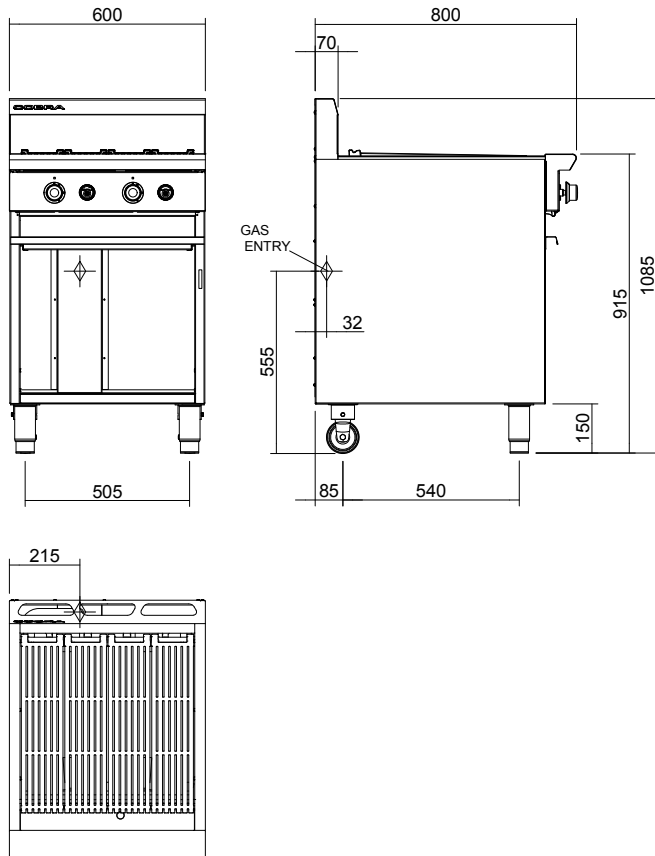

OVERALL CONSTRUCTION

- Four 135mm wide x 550mm long reversible cast iron top grates
- Cast iron burner radiants and aluminised steel baffles
- Aluminised steel burners
- Stainless steel front, sides and splashback
- Vitreous enamelled control panel
- Stainless steel cabinet interior base
- Stainless steel grease tray
- 63mm dia. stainless steel adjustable legs to front and two rollers at rear

CS9 / C900-S

CB6

600mm Gas Barbecue

CB6

SPECIFICATIONS

Burners
2 x 33MJ/hr, 9kW U-burners

Gas power (gross)
66MJ/hr, 18kW
Cooking surface area
540mm x 500mm, 2700cm²

Gas connection
R 1/2 (BSP) male
215mm from LH side, 32mm from
rear, and 555mm from floor

Dimensions
Width 600mm
Depth 800mm
Height 915mm
Incl. splashback 1085mm

Nett weight
82.5kg

Packing data
0.85m³, 113.5kg
Width 710mm
Depth 955mm
Height 1250mm

Gas types
Available in Natural gas and LP gas,
please specify when ordering
Other gas types on request