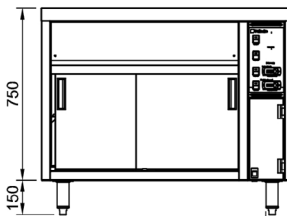

Technical Data Sheet

CH.BMH.I.8

Bain Marie Hot Cupboard Heated

Island

Product Code:

CH	= Culinaire Heated
BMH	= Bain Marie Hot Cupboard
I	= Island
8	= 8 Modules

Optional Extras:
Radius Well

- Add **R** to code CH.BMH.IR.8
 (If Required, must be nominated at time of order)

Technical Data:

Dimensions: W x D x H: 2803 x 753 x 900
 Total Connected Load: 9.6kW
 Electrical Connection: 240V 3Ø + N + E
 Phase 1 Connection:
 Phase 2 Connection:
 Phase 3 Connection:
 Water Connection: 15mm
 Waste Connection: 50mm

Plan View

Front Elevation

End Elevation

 Service
 121 - Connections

 Proudly Manufactured
 in Australia

WA DEALER
PRACTICAL PRODUCTS PTY LTD

 PH: 08 9302 1299
 51 Paramount Dr Wangara WA 6065
 sales@practicalproducts.com.au
 www.practicalproducts.com.au