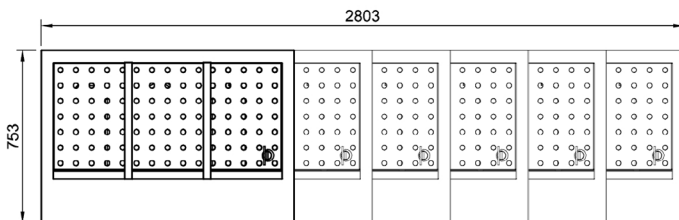

Technical Data Sheet

CH.BMH.I.8

Bain Marie Hot Cupboard Heated

Island

Product Code:

CH	= Culinaire Heated
BMH	= Bain Marie Hot Cupboard
I	= Island
8	= 8 Modules

Optional Extras:

Radius Well

- Add **R** to code CH.BMH.IR.8
(If Required, must be nominated at time of order)

Left Hand Controls

- Add **L** to code CH.BMH.I.L.8
(If Required, must be nominated at time of order)
CH.BMH.IR.L.8

Work Shelf

CA.WS.8

Accessories:

Cross Pan Dividers

- To suit smaller GN pans **CA.PXS**

Technical Data:

Dimensions: W x D x H: 2803 x 753 x 900
Total Connected Load: 9.6kW
Electrical Connection: 240V 3Ø + N + E
Phase 1 Connection:
Phase 2 Connection:
Phase 3 Connection:
Water Connection: 15mm
Waste Connection: 50mm

Product Information: