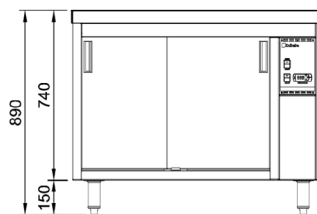

**Work Shelf**

- Factory fitted **CA.WS.6**
- (If Required, must be nominated at time of order)

**Technical Data:**

Dimensions: W x D x H: 2123 x 653 x 890  
 Total Connected Load: 2.2kW  
 Electrical Connection: 240V 1Ø + N + E

Plan View

Front Elevation

End Elevation

Due to continuous product research and development, the information contained herein is subject to change without notice

 Proudly Manufactured  
in Australia

**WA DEALER**  
**PRACTICAL PRODUCTS PTY LTD**