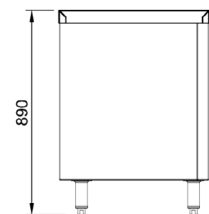

**Work Shelf**

- Factory fitted **CA.WS.6**
- (If Required, must be nominated at time of order)

**Technical Data:**

Dimensions: W x D x H: 2123 x 653 x 890  
 Total Connected Load: 2.2kW  
 Electrical Connection: 240V 1Ø + N + E

Plan View

Front Elevation

End Elevation

Due to continuous product research and development, the information contained herein is subject to change without notice

 Proudly Manufactured  
in Australia

**WA DEALER**  
**PRACTICAL PRODUCTS PTY LTD**