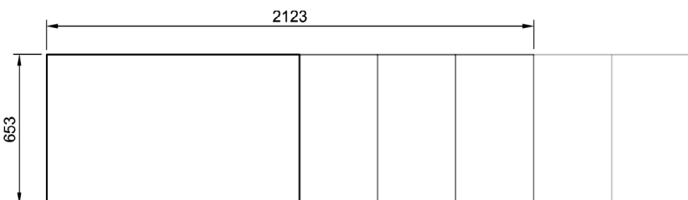

**Product Code:**

**CH** = Culinaire Heated  
**HC** = Hot Cupboard  
**I** = Island  
**6** = 6 Modules

**Optional Extras:**
**Left Hand Controls**

- Add **.L** to code **CH.HC.I.L.6**
- (If Required, must be nominated at time of order)

**Work Shelf**

- Factory fitted **CA.WS.6**
- (If Required, must be nominated at time of order)

**Technical Data:**

Dimensions: W x D x H: 2123 x 653 x 890  
 Total Connected Load: 2.2kW  
 Electrical Connection: 240V 1Ø + N + E