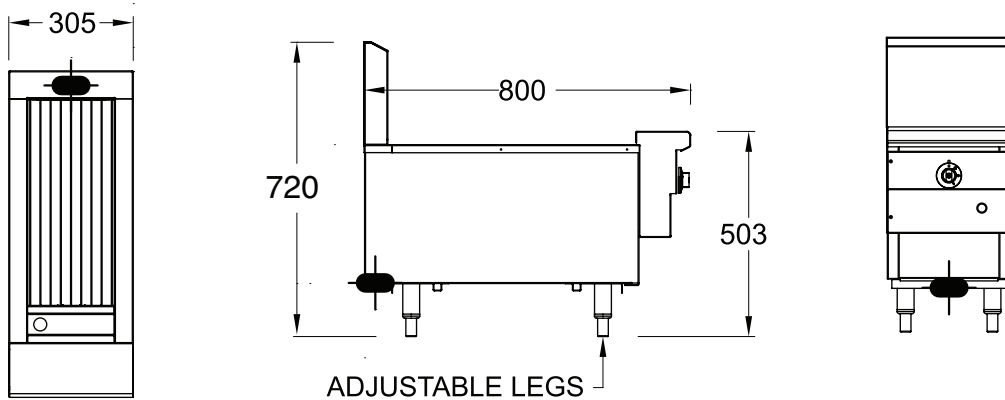

800 SERIES CHAR BROILER

RBAI2L - Gas

- Heavy duty cast iron reversible grates provide greater control when cooking and energy efficiency
- Heavy duty fully welded steel body ensures rigidity and durability
- Stainless steel fascia and sides, spill zone and drip tray for ease of cleaning
- Pilot light standard maximising operating and energy efficiency
- Option of drop on griddle plate provides greater flexibility when cooking

Other options

Stand or bench mounted

Without splash back

Drop-on griddles 230, 270 or 410mm wide

RBAI2L

SPECIFICATIONS

Dimensions (WxDxH)	305 x 800 x 720 mm
Grill size (WxD)	215 x 546 mm
Gas connection	1/2" BSP

1/2" BSP Gas Connection

Rating	37 MJ
Weight	48 kg
Packed	0.2 m ³

WA DEALER
PRACTICAL PRODUCTS PTY LTD

PH: 08 9302 1299
51 Paramount Dr Wangara WA 6065
sales@practicalproducts.com.au
www.practicalproducts.com.au