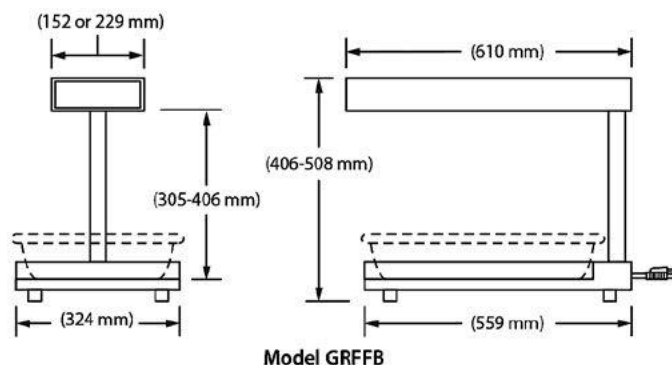

GLO-RAY® PORTABLE FOODWARMERS

Models GRFFB

SPECIFICATIONS

Model	Watts	Amps	Shipping Weight
GRFFB	750	3	(12 kg)

DIMENSIONS (WxDxH)

GRFFB: 324 x 610 x 406-508 mm.

VOLTAGE

240V, 3Amp, 750Watts