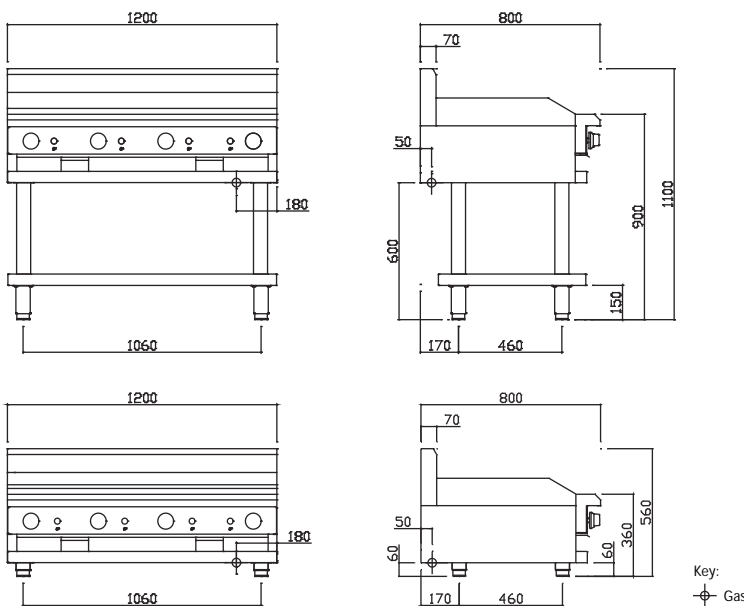

CS 1200mm Griddles

Technical Specifications for CS-12P, CS-9P3C, CS-6P6C

PROFESSIONAL

- 21mm thick mild steel griddle plate
- Chrome and ribbed plate finishes optional
- Hotplate and chargrill combinations
- Available freestanding or as a benchtop model
- Modular Professional series design
- 24 month 'Platinum Warranty'
- Easy to clean and service

Griddle/Hotplate

- 18 mj burners with pilot, FFD and piezo ignition
- Variable flame control valve with low flame setting
- 21mm thick mild steel griddle plate
- Top weld sealed hotplate sections
- CS-12P plate: 1190mm x 540mm; 0.64m² cooking area
- CS-9P3C plate: 890mm x 540mm; 0.48m² cooking area
- CS-6P6C plate: 590mm x 540mm; 0.32m² cooking area
- 2mm 304 stainless steel splash guards
- Griddle oil bin 1.2mm stainless steel

Overall Construction

- Heavy duty construction
- Welded 1.2mm 304 stainless steel front hob
- Front and side panels 0.9mm 304 stainless steel
- Splashback 1.2mm 304 stainless steel
- Stainless steel legs with 55mm height adjustment range

Dimensions

- 1200mm x 800mm x 1100mm H
- 1200mm x 800mm x 560mm H (benchtop)
- Working height 900mm
- Weight 146kg
- Packed dimensions 1240mm x 860mm x 1260mm H
- Packed weight 176kg

Connections

- Gas 3/4" BSP male
- 180mm from right, 50mm from rear, 600mm from floor
- Benchtop model gas connection: 60mm from bottom
- Supplied with gas regulator (specify Nat or LP on order)