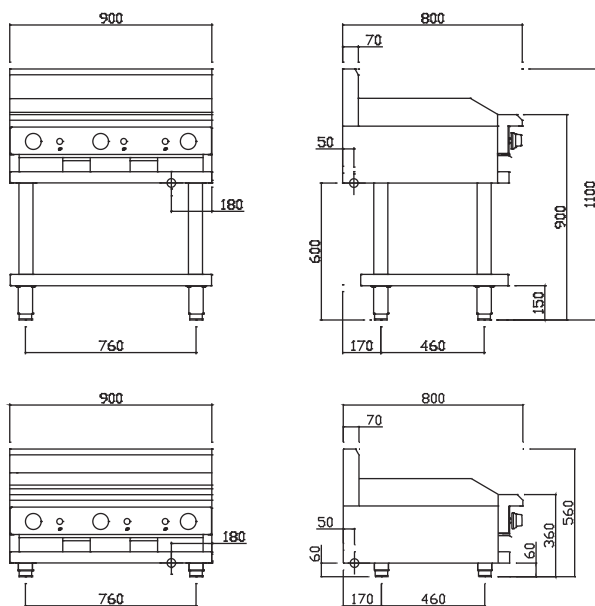

#### Griddle/Hotplate

- 18 mj burners with pilot, FFD and piezo ignition
- Variable flame control valve with low flame setting
- 21mm thick mild steel griddle plate
- Top weld sealed hotplate sections
- CS-9P plate: 890mm x 540mm; 0.48m<sup>2</sup> cooking area
- CS-6P3C plate: 590mm x 540mm; 0.32m<sup>2</sup> cooking area
- 2mm 304 stainless steel splash guards
- Griddle oil bin 1.2mm stainless steel

#### Overall Construction

- Heavy duty construction
- Welded 1.2mm 304 stainless steel front hob
- Front and side panels 0.9mm 304 stainless steel
- Splashback 1.2 mm 304 stainless steel
- Stainless steel legs with 55mm height adjustment range

#### Dimensions

- 900mm x 800mm x 1100mm H
- 900mm x 800mm x 560mm H (benchtop)
- Working height 900mm
- Weight 115kg
- Packed dimensions 940mm x 860mm x 1260mm H
- Packed weight 140kg

#### Connections

- Gas 3/4" BSP male
- 180mm from right, 50mm from rear, 600mm from floor
- Benchtop model gas connection: 60mm from bottom
- Supplied with gas regulator (specify Nat or LP on order)