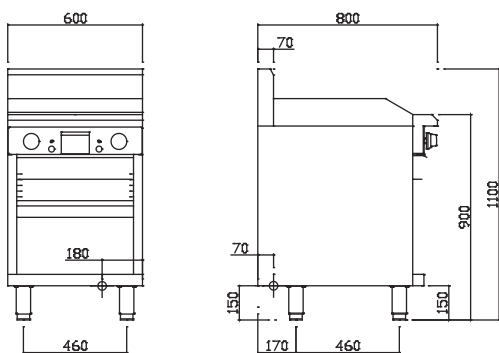

Options/Accessories

- Rear castors
- Joining caps
- Ribbed or chrome finish on hotplates
- RH and LH side shields

Key:
⊕ Gas

Model	Description	Nat Gas	LP Gas
GTS-6	600 griddle toaster	46 mj	46 mj

WA DEALER
PRACTICAL PRODUCTS PTY LTD

PH: 08 9302 1299
51 Paramount Dr Wangara WA 6065
sales@practicalproducts.com.au
www.practicalproducts.com.au