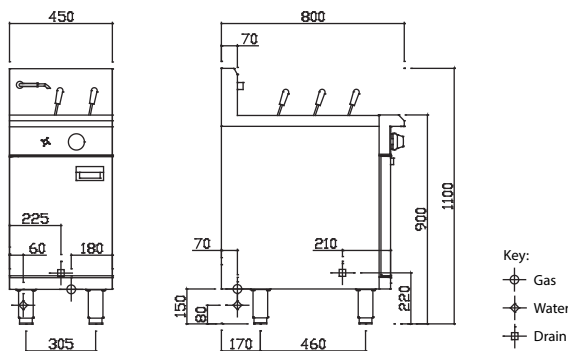

Pasta Cooker

- 63 mj jet burner with pilot, FFD and piezo ignition
- Adjustable thermostat accurately controls water temp
- Water purifying overflow system to remove excess starch
- High temperature cut-out safety mechanism
- Marine grade 1.5mm 316 stainless steel tank
- 35 litre tank capacity
- Tank filter insert 0.9mm 304 stainless steel
- Drain back basket stand 1.2mm 304 stainless steel
- Rear laundry arm with controls located on front panel
- Includes 6 baskets 0.7mm 304 perforated stainless steel
- Safety release tank drainage valve at bottom of unit

Overall Construction

- Heavy duty construction
- Constructed 0.9mm 304 stainless steel door
- Fiberfrax Durablanket insulation on both sides of tank
- Welded 1.2mm 304 stainless steel front hob
- Front and side panels 0.9mm 304 stainless steel
- Splashback 1.2 mm 304 stainless steel

Dimensions

- 450mm x 800mm x 1100mm H
- Working height 900mm
- Weight 74kg
- Packed dimensions 640mm x 860mm x 1260mm H
- Packed weight 94kg

Connections

- Gas 3/4" BSP male
- Gas 180mm from right, 70mm from rear, 150mm from floor
- Supplied with gas regulator (specify Nat or LP on order)
- Water inlet 1/2" copper tube
- Water 60mm from left, 70 mm from rear, 80mm from floor
- Drain 1" BSP male
- Drain 225mm from left, 210mm from front, 220mm floor

Cleaning & Servicing

- Easy access to all parts & components from front
- Removable baskets and inserts