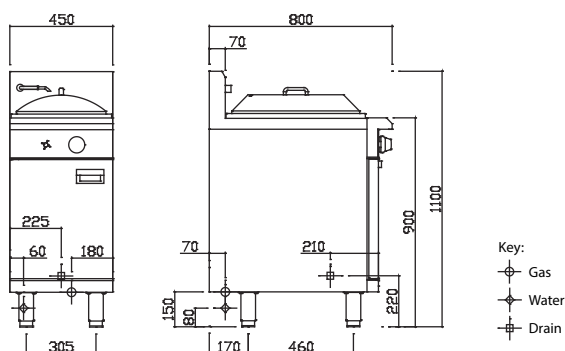

Technical Specifications for RC-45

- Ideal for 'cheung fun' production and other steaming
- Set thermostat to highest setting for max steam output
- Includes pilot, FFD, piezo and high temp cutout
- Water purifying overflow system
- Marine grade 316 stainless steel tank
- 35 litre tank capacity
- Cabinet design with convenient front panel controls
- Supplied with steamer plate and lid
- 15 month 'Platinum Warranty'
- Easy to clean and service

Overall Construction

- Heavy duty construction
- Constructed 0.9mm 304 stainless steel door
- Fiberfrax Durablanket insulation on both sides of tank
- Welded 1.2mm 304 stainless steel front hob
- Front and side panels 0.9mm 304 stainless steel
- Splashback 1.2 mm 304 stainless steel
- Includes stainless steel legs with 55mm adjustable range

Dimensions

- 450mm x 800mm x 1100mm H
- Working height 900mm
- Weight 74kg
- Packed dimensions 640mm x 860mm x 1260mm H
- Packed weight 94kg

Connections

- Gas 3/4" BSP male
- Gas 180mm from right, 70mm from rear, 150mm from floor
- Supplied with gas regulator (specify Nat or LP on order)
- Water inlet 1/2" copper tube
- Water 60mm from left, 70mm from rear, 80mm from floor
- Drain 1" BSP male
- Drain 225mm from left, 210mm from front, 220mm floor