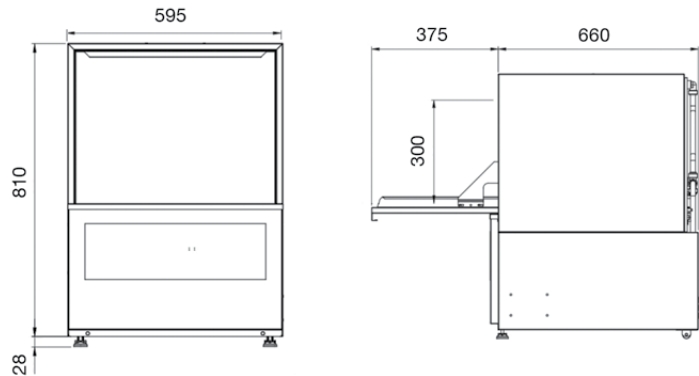

UNDERBENCH

CAFEMASTER AWC

The Cafemaster Advanced Wash Control model is a compact underbench dishwasher with a large focus on environmental sustainability. This proven hardworking machine will produce a sparkling wash time after time.

FEATURES

- **Warranty** – 5 years on the control board, 2 years on parts and labour – 5 years on the entire machine available (conditions apply)
- Compact underbench dishwasher suited for cafes and small restaurants
- Standard warranty – two years on parts and labour with seven on the cabinet
- Cleans up to 600 plates per hour
- 60/120/300sec wash cycle options
- Automatic detergent and rinse aid injection for consistent results and controlled consumption
- Rapid boiler recovery for a faster turn around
- Fit standard with a drain pump allowing easy installation
- Rinse temperature accurately controlled by the thermostop function
- Rear rollers for easy inspection and cleaning
- Double skinned door reducing heat and noise pollution
- High grade stainless steel welded cabinet, wash arms and scrap trays for durability
- Australian made

INCLUSIONS

- 1 x Flat rack insert 500mm x 500mm
- 1 x Plate rack insert 500mm x 500mm
- 1 x Cutlery container
- 1 x Water connection hose
- 2 x Adjustable & 2 x Roller feet
- 2 x Chemical weights & filters
- 1 x Operating manual

TECHNICAL DATA

Height	
Cabinet	810 mm
Cabinet inc. legs	838 mm
Usable Wash	300 mm
Width	
Cabinet	595 mm
Depth	
Cabinet	660 mm
With door open	1035 mm
Capacities	
Loads/Hour	up to 30*
Water per Cycle	3L
Wash Pump	370W
Wash Tank Litres	18
Boiler Tank Litres	6
Element (wash)	500W
Element (boiler)	3000W
Detergent Injection	yes
Rinse Aid Injection	yes
Temperatures	
Wash Degrees C	62 °C
Rinse Degrees C	85 °C
Plumbing	
Drain	Pump out
Water	½" BSP (hot)
Electrical	
Volts/Hz	240V AC/50Hz
Max. Amp. load	15amps
Note: this machine has load shedding capability	

* Subject to incoming water temperature

PH: 08 9302 1299
51 Paramount Dr Wangara WA 6065
sales@practicalproducts.com.au
www.practicalproducts.com.au