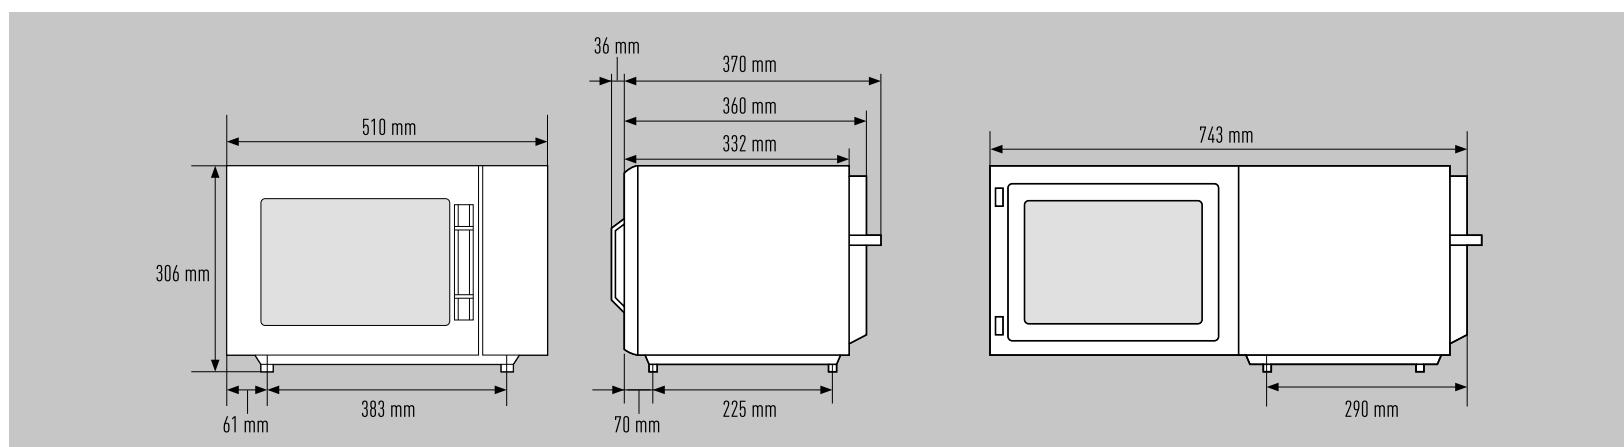

Panasonic®

Printed in Japan OMD18-SPCMWO01E-2

WA DEALER
PRACTICAL PRODUCTS PTY LTD

PH: 08 9302 1299
51 Paramount Dr Wangara WA 6065
sales@practicalproducts.com.au
www.practicalproducts.com.au