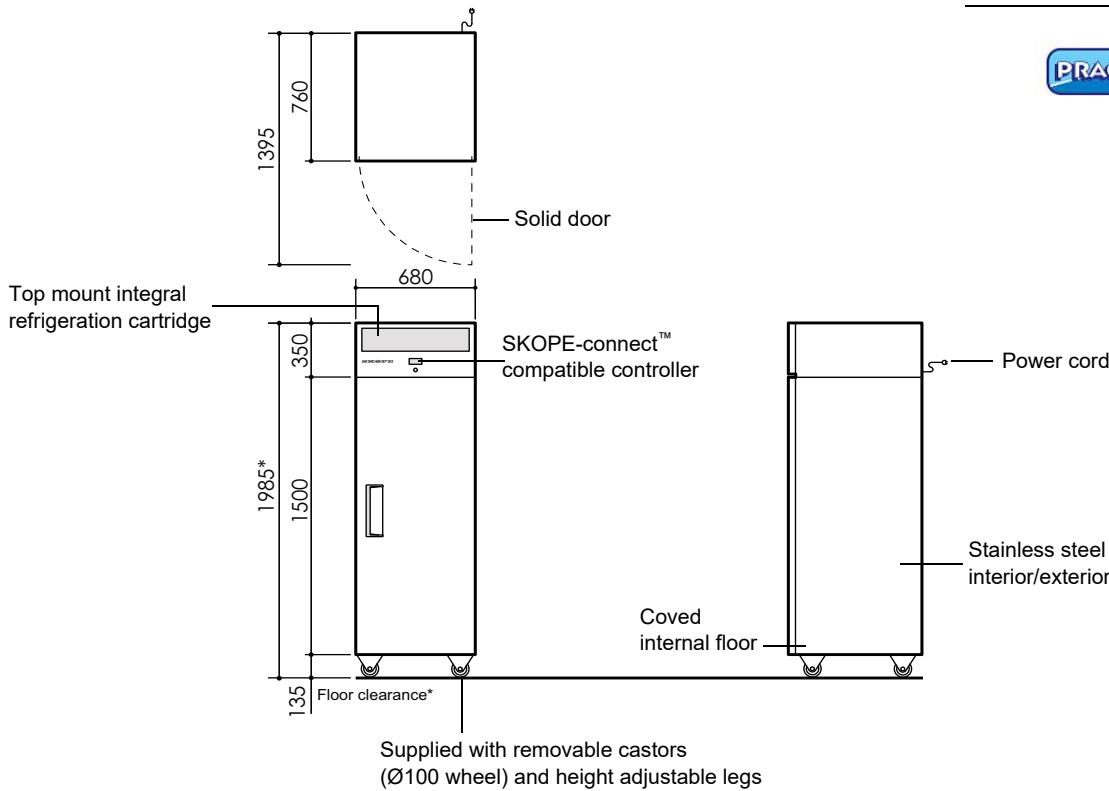

specifications

RF7.UPR.1.SD

ReFlex Series, 1 Solid Door, Upright Fridge

Project: _____

Item No: _____

CABINET	
Doors	1 × self-closing, lockable, reversible, solid swing door. Supplied RH
Internal door opening	1 × door opening: 1375 mm high × 555 mm wide
Shelves	5 × adjustable height shelves: 540 mm wide × 530 mm deep
Worktop	n.a.
Material	304 AISI stainless steel interior and exterior
PERFORMANCE	
Max. ambient temp.	40°C
Temperature range	1°C to 4°C (adjustable with SKOPE-connect™ -2°C to 15°C)
GEMS class	5M1
GEMS energy consumption	2.00 kWh/24 h
GEMS annual running cost	\$219 p.a. (@ \$0.30/kWh)
ELECTRICAL	
Electrical safety climate class	5
Interior lighting	1 × 1200 mm, 12W LED light (door activated)
Power cord	Supplied with a 10 amp plug and 2 m lead
Power supply	220-240 volts a.c. 50 Hz, single phase supply
Current draw	2.0 amps (includes unit 1.5 amps)
REFRIGERATION	
Controller	SCS Connect (SKOPE-connect™ compatible)
Connectivity interface	Bluetooth [®] wireless technology
Refrigeration system	Top mounted, integral, removable refrigeration cartridge (part number UTKCNI-0017)
Refrigerant	R290/70 g (natural refrigerant)
Nominal capacity	450 watts
Heat rejection (Avg/peak)	85 watts/100 watts
Drainage	No plumbing required

DIMENSIONS		
	External	Internal
Height	1985 mm*	1395 mm
Width	680 mm	560 mm
Depth	760 mm	600 mm
Floor area	0.52 m ²	
Weight	115 kg	
Gross volume	469 L	
Net volume	363 L	

* With supplied castors fitted. See height variation below

Height variation	
Supplied castors	1985 mm
Supplied height adjustable legs	1995-2035 mm
No castors or legs	1850 mm

Dimensional tolerances		
Before installing this cabinet allow the following dimensional tolerances:		
Linear dimensions	Overall cabinet dimensions	
Less than 1 metre	±5 mm	
More than 1 metre	-5 mm to +10 mm	
	Length of multiple cabinets	
	At each joint	At each end wall
Less than 1 metre	±5 mm	+15 mm
More than 1 metre	-5 mm to +10 mm	+15 mm