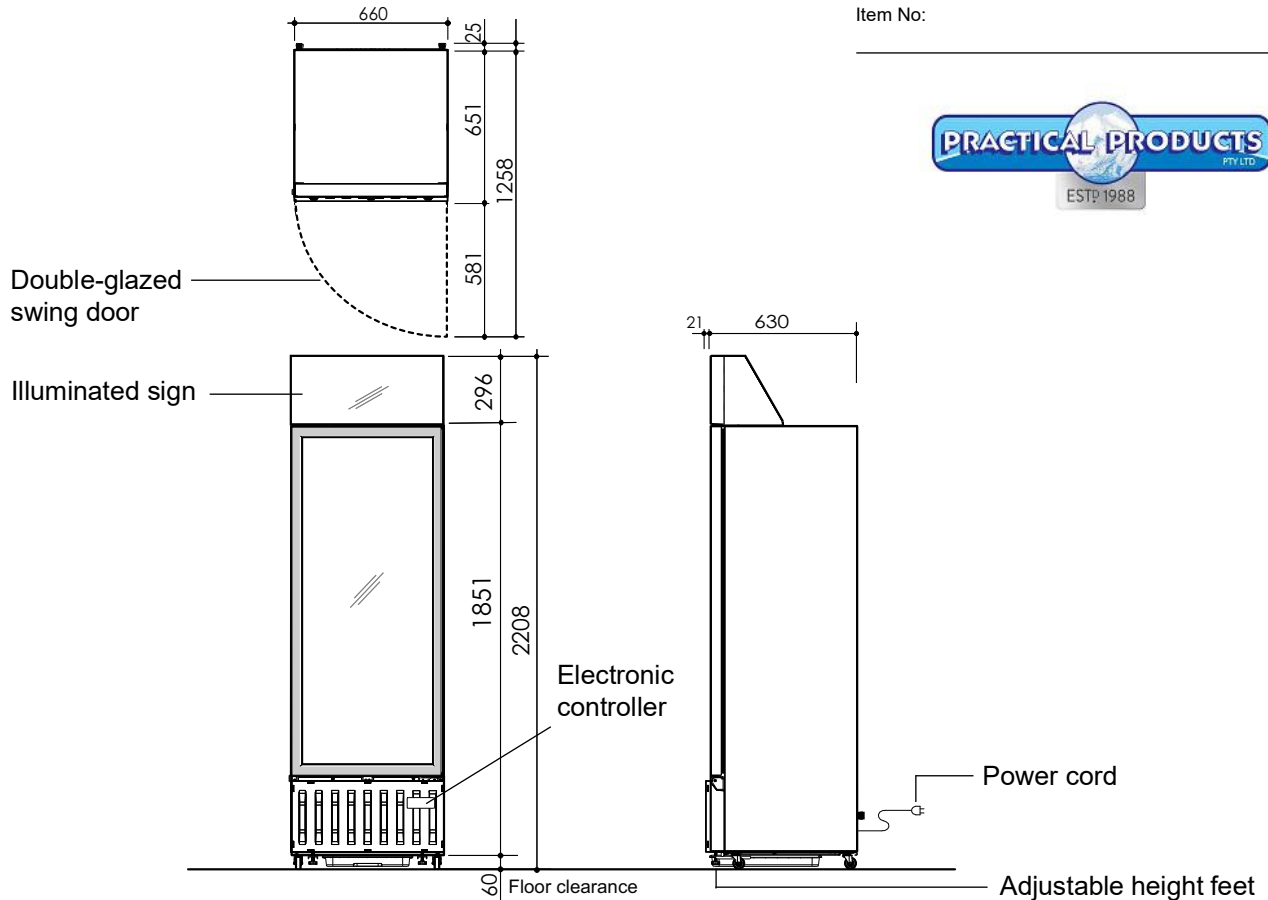

specifications

SC430N

Bottom Mount, 1 Glass Door, Upright Fridge

Project: _____

Item No: _____

CABINET	
Doors	1 × self-closing, double-glazed, argon-filled, toughened safety glass swing doors (hinged right hand)
Internal door opening	1 × door opening: 1505 mm high × 655 mm wide
Shelves	5 × adjustable height, full width wire shelves: 560 mm wide × 410 mm deep
Sign	Illuminated sign
Material	Powder-coated galvanised steel exterior, plastic interior
PERFORMANCE	
Max. ambient temperature	35°C
Temperature range	0°C to 5°C
Noise measurement	65 dB(A)
GEMS rating class	M1
GEMS energy consumption	2.74 kWh/24 h
GEMS annual running cost	\$300 p.a. (@ \$0.30/kWh)
ELECTRICAL	
Electrical safety climate class	5
Interior lighting	1 × 7W switched LED strip lighting
Sign lighting	1 × 11W switched LED strip lighting
Power cord	Supplied with 10 amp plug and 1.7 m lead
Power supply	220-240 volts a.c. 50 Hz, single phase supply
Current draw	2.3 amps
REFRIGERATION	
Controller	Electronic controller with digital temperature display
Refrigeration system	Bottom-mounted split refrigeration system
Refrigerant	R290 / 45g (natural refrigerant)
Nominal capacity	320 watts
Heat rejection (avg./peak)	115 watts/140 watts
Drainage	No plumbing required

DIMENSIONS		
	External	Internal
Height	2208 mm*	1430 mm
Width	660 mm	570 mm
Depth	630 mm	525 mm
Floor area	0.429 m ²	
Weight	112 kg	
Gross volume	420 litres	

*Height 2208 mm includes castors.

Dimensional tolerances		
Before installing this cabinet allow the following dimensional tolerances:		
Linear dimensions	Overall cabinet dimensions	
Less than 1 metre	±5 mm	
More than 1 metre	-5 mm to +10 mm	
	Length of multiple cabinets	
	At each joint	At each end wall
Less than 1 metre	±5 mm	+15 mm
More than 1 metre	-5 mm to +10 mm	+15 mm