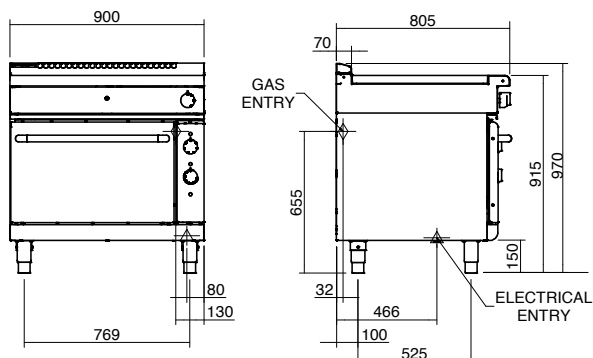

Waldorf Bold

Target Top Gas / Electric Static Oven Range 900mm

RNLB8110GE

SPECIFICATIONS

Burners

45MJ dual ring cast iron - Target Top

Oven Elements

4.5kW bottom heat element

2.0kW top heat element

Gas power (gross)

45MJ/hr, 16.2kW

Electrical requirements

6.5kW

1 phase connection:

230-240Vac, 50/60hz, 1P+N+E, 27A

3 phase connection:

400-415Vac, 50/60hz, 3P+N+E

L1 9.4A

L2 9.4A

L3 8.3A

Target Top

Cooking surface 900mm x 625mm, 5625cm²

Centre 280mm diameter

Maximum plate temperature at centre 500°C

Oven Dimensions

Width 665mm

Depth 590mm

Height 385mm

Rack size 660mm x 540mm

Rack positions 4

Gas connection

R ¾ (BSP) male

130mm from RH side, 32mm from rear, and 655mm from floor

Optional underside connection (refer specification drawing)

All units supplied with Natural and LP gas regulator

Electrical connection

23mm from RH side, 484mm from rear, and 150mm from floor

Dimensions

Width 900mm

Depth 805mm

Height 915mm

Incl. low back 970mm

Incl. splashback option 1130mm

Nett weight

275kg

Packing data

1.03m³, 340kg

Width 945mm

Depth 870mm

Height 1255mm

Gas types

Available in Natural gas and LP gas

Please specify when ordering

Units supplied complete with gas type conversion kits

Other gas types on request

OPTIONS AT EXTRA COST

Joining caps

Castors

Plinth mounting

WA DEALER
PRACTICAL PRODUCTS PTY LTD

PH: 08 9302 1299

51 Paramount Dr Wangara WA 6065

sales@practicalproducts.com.au

www.practicalproducts.com.au