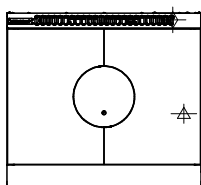

Series Options

RNLB - Low back models

RNB - 215mm splashback option

Waldorf Bold

Target Top Gas / Electric Static Oven Range 900mm

RNLB8110GE

SPECIFICATIONS

Burners

45MJ dual ring cast iron - Target Top

Oven Elements

4.5kW bottom heat element

2.0kW top heat element

Gas power (gross)

45MJ/hr, 16.2kW

Electrical requirements

6.5kW

Cooking surface 900mm x 625mm, 5625cm²

Centre 280mm diameter

Maximum plate temperature at centre 500°C

Oven Dimensions

Width 665mm

Depth 590mm

Height 385mm

Rack size 660mm x 540mm

Electrical connection

23mm from RH side, 484mm from rear, and 150mm from floor

Dimensions

Width 900mm

Depth 805mm

Height 915mm

Incl. low back 970mm

Incl. splashback option 1130mm