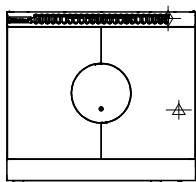

Series Options

RNLB - Low back models

RNB - 215mm splashback option

Waldorf Bold

Target Top Gas / Electric Convection Oven Range 900mm

RNLB8110GE

SPECIFICATIONS

Burners

45MJ dual ring cast iron - Target Top

Oven Elements

4.5kW bottom heat element

2.0kW top heat element

Oven Fan Motor

100W

Gas power (gross)

45MJ/hr, 16.2kW

L3 9.0A

Target Top

Cooking surface 900mm x 625mm, 5625cm²

Centre 280mm diameter

Maximum plate temperature at centre 500°C

Oven Dimensions

Width 665mm

Depth 590mm