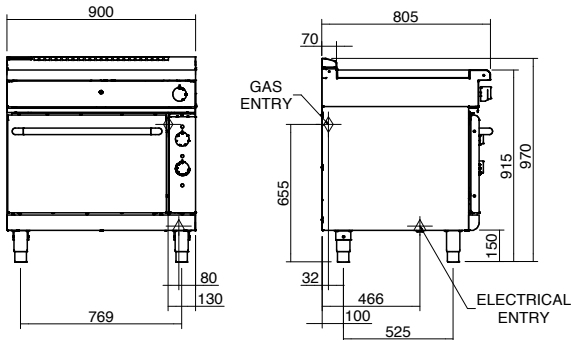

Waldorf Bold

Target Top Gas / Electric Convection Oven Range 900mm

RNLB8110GE

SPECIFICATIONS

Burners

45MJ dual ring cast iron - Target Top

Oven Elements

4.5kW bottom heat element

2.0kW top heat element

Oven Fan Motor

100W

Gas power (gross)

45MJ/hr, 16.2kW

Electrical requirements

6.5kW

1 phase connection:

230-240Vac, 50/60hz, 1P+N+E, 27.7A

3 phase connection:

400-415Vac, 50/60hz, 3P+N+E

L1 9.4A

L2 9.4A

L3 9.0A

Target Top

Cooking surface 900mm x 625mm, 5625cm²

Centre 280mm diameter

Maximum plate temperature at centre 500°C

Oven Dimensions

Width 665mm

Depth 590mm

Height 385mm

Rack size 660mm x 540mm

Rack positions 4

Gas connection

R ¼ (BSP) male

130mm from RH side, 32mm from rear, and 655mm from floor

Optional underside connection (refer specification drawing)

All units supplied with Natural and LP gas regulator

Electrical connection

25mm from RH side, 484mm from rear, and 150mm from floor

Dimensions

Width 900mm

Depth 805mm

Height 915mm

Incl. low back 970mm

Incl. splashback option 1130mm

Nett weight

275kg

Packing data

1.03m³, 340kg

Width 945mm

Depth 870mm

Height 1255mm

Gas types

Available in Natural gas and LP gas

Please specify when ordering

Units supplied complete with gas type conversion kits

Other gas types on request

OPTIONS AT EXTRA COST

Joining caps

Castors

Plinth mounting

WA DEALER
PRACTICAL PRODUCTS PTY LTD

PH: 08 9302 1299

51 Paramount Dr Wangara WA 6065

sales@practicalproducts.com.au

www.practicalproducts.com.au