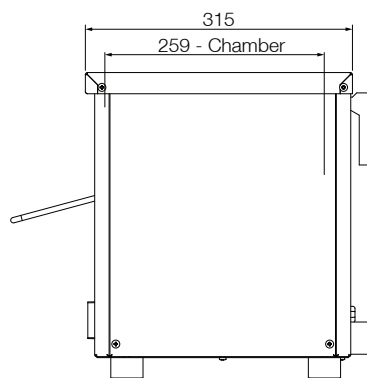

Toaster Griller W.GTQI4.CUB

Product Information:

- Energy efficient 'instant' heat, ceramic coated glass infrared elements
- Fast, exceptionally even grilling and toasting
- Timer controlled operation
- Select top & bottom or top only heat
- Multiple position slides and rack for safer loading
- Easy to clean removable crumb tray
- Stainless steel construction
- 290 x 259 x 87mm internal opening
- Includes wall mount brackets as standard

Specifications:

Model	W.GTQI4.CUB
Height	362mm
Width	412mm
Depth	427mm
Weight	16kg
Power	2.2kW
	10A plug & lead fitted
Capacity	4 Slice

Due to continuous product research and development, the information contained herein is subject to change without notice.