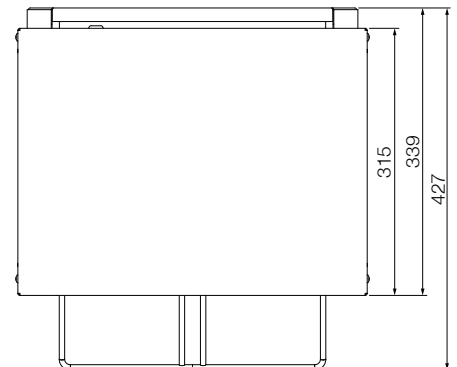

Toaster Griller W.GTQI4.CUB

Product Information:

- Energy efficient 'instant' heat, ceramic coated glass infrared elements
- Fast, exceptionally even grilling and toasting
- Timer controlled operation
- Select top & bottom or top only heat
- Multiple position slides and rack for safer loading
- Easy to clean removable crumb tray
- Stainless steel construction
- 290 x 259 x 87mm internal opening
- Includes wall mount brackets as standard

Specifications:

Model	W.GTQI4.CUB
Height	362mm
Width	412mm
Depth	427mm
Weight	16kg
Power	2.2kW
	10A plug & lead fitted
Capacity	4 Slice

Due to continuous product research and development, the information contained herein is subject to change without notice.