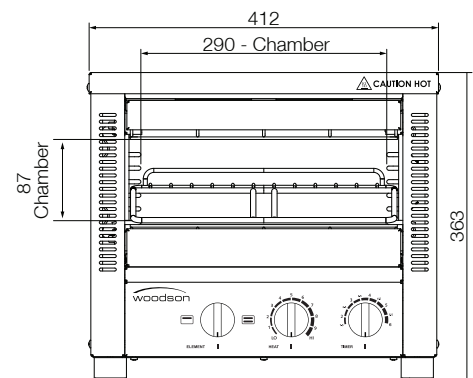

Toaster Griller W.GTQI4.CUB

Product Information:

- Energy efficient 'instant' heat, ceramic coated glass infrared elements
- Fast, exceptionally even grilling and toasting
- Timer controlled operation
- Select top & bottom or top only heat
- Multiple position slides and rack for safer loading
- Easy to clean removable crumb tray
- Stainless steel construction
- 290 x 259 x 87mm internal opening
- Includes wall mount brackets as standard

Specifications:

Model	W.GTQI4.CUB
Height	362mm
Width	412mm
Depth	427mm
Weight	16kg
Power	2.2kW
	10A plug & lead fitted
Capacity	4 Slice

Due to continuous product research and development, the information contained herein is subject to change without notice.